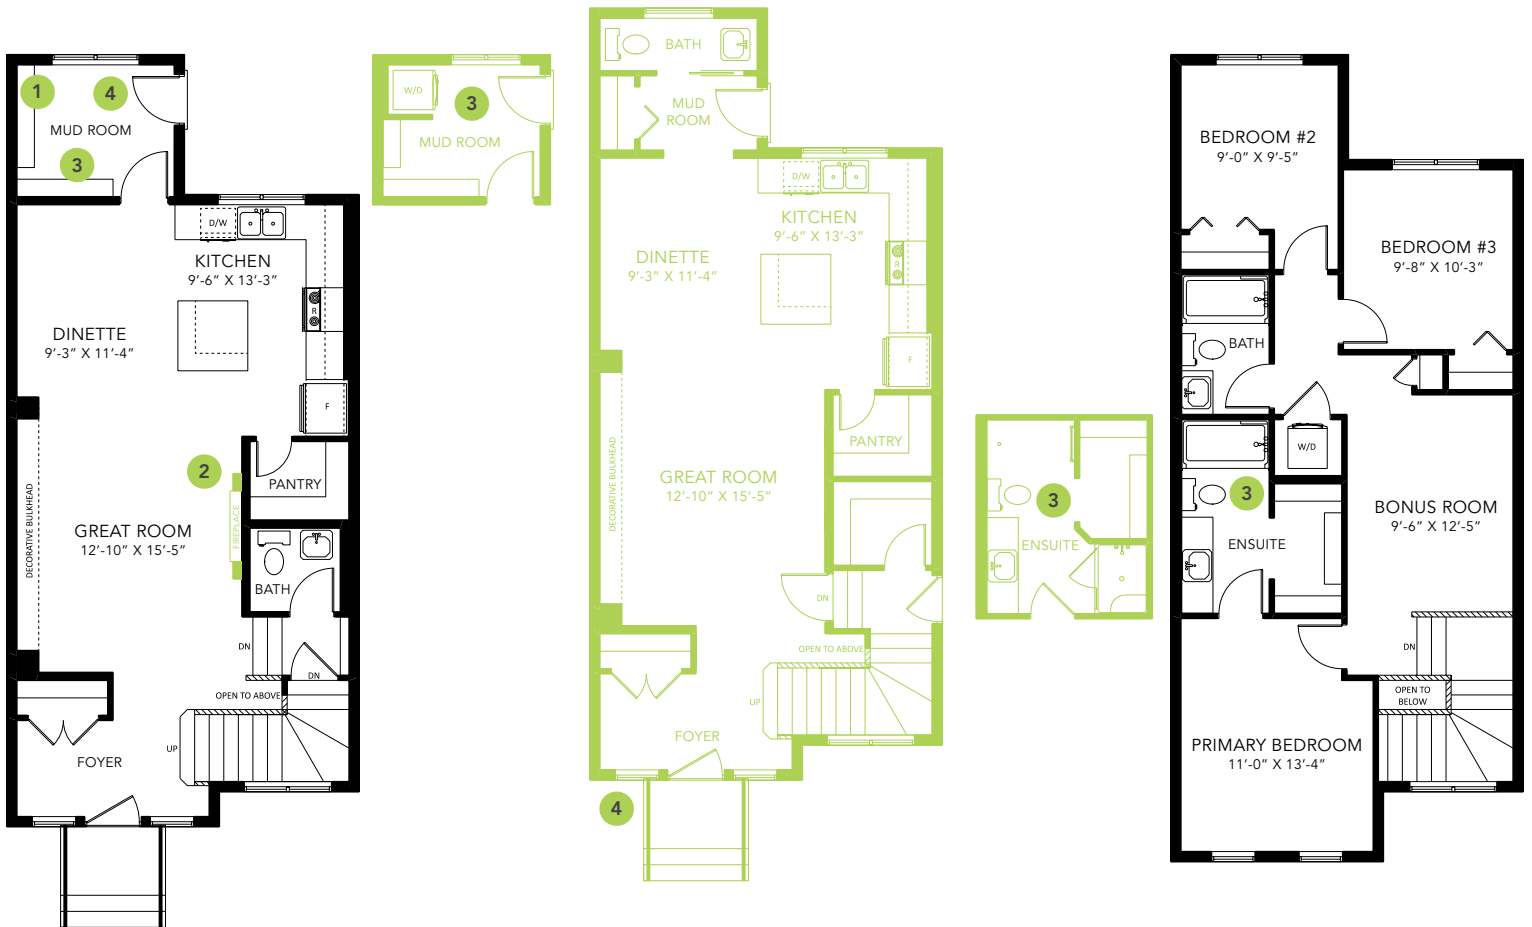

SASHA B

LANED HOME

1547 SQ FT

MAIN FLOOR 784 SQ FT

SECOND FLOOR 763 SQ FT

3 BEDS

2.5 BATHS

3 BEDS

2.5 BATHS

1547 SQ FT

OPTIONS

1 Bench Options

2 Fireplace Options

3 4pc Ensuite & Main Floor Laundry

4 Side Entry