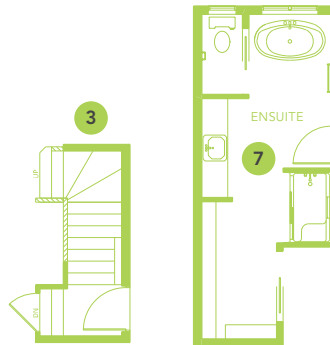

## 1928 SQ FT

MAIN FLOOR 924 SQ FT

SECOND FLOOR 1004 SQ FT

3 BEDS

2.5 BATHS

3 BEDS

2.5 BATHS

1928 SQ FT

**OPTIONS**

- 1 Bench Options
- 2 Fireplace Options
- 3 Side Entry
- 4 Widen Entire Home By 2'
- 5 Counter Option
- 6 Great Room Bulkhead
- 7 4 Piece Ensuite
- 8 Legal Income Suite