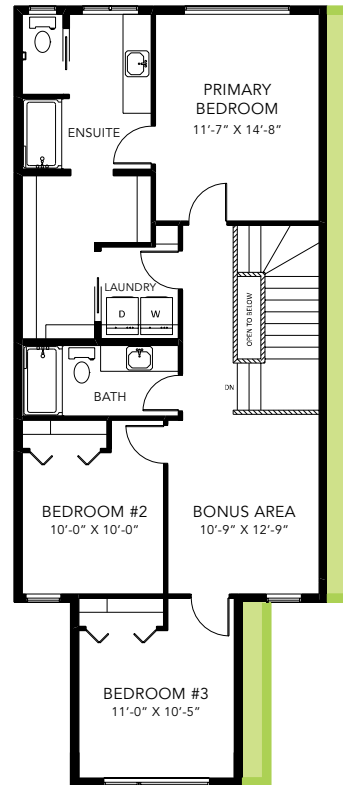

## 1928 SQ FT

MAIN FLOOR 924 SQ FT

SECOND FLOOR 1004 SQ FT

3 BEDS

2.5 BATHS

3 BEDS

2.5 BATHS

1928 SQ FT

**OPTIONS**

- 1 Bench Options
- 2 Fireplace Options
- 3 Side Entry
- 4 Widen Entire Home By 2'
- 5 Counter Option
- 6 Great Room Bulkhead
- 7 4 Piece Ensuite
- 8 Legal Income Suite