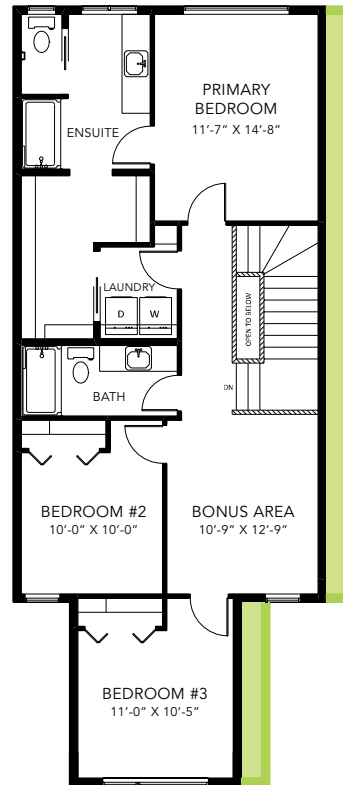

## 1928 SQ FT

MAIN FLOOR 924 SQ FT

SECOND FLOOR 1004 SQ FT

3 BEDS

2.5 BATHS

3 BEDS

2.5 BATHS

1928 SQ FT

**OPTIONS**

- 1** Bench Options
- 2** Fireplace Options
- 3** Side Entry
- 4** Widen Entire Home By 2'
- 5** Counter Option
- 6** Great Room Bulkhead
- 7** 4 Piece Ensuite
- 8** Legal Income Suite