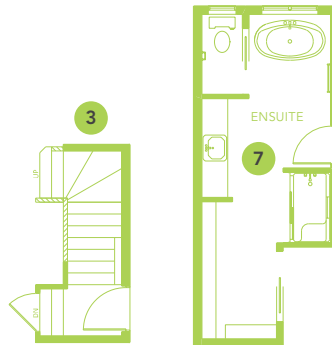

## 1928 SQ FT

MAIN FLOOR 924 SQ FT

SECOND FLOOR 1004 SQ FT

3 BEDS

2.5 BATHS

3 BEDS

2.5 BATHS

1928 SQ FT

**OPTIONS**

- 1** Bench Options
- 2** Fireplace Options
- 3** Side Entry
- 4** Widen Entire Home By 2'
- 5** Counter Option
- 6** Great Room Bulkhead
- 7** 4 Piece Ensuite
- 8** Legal Income Suite