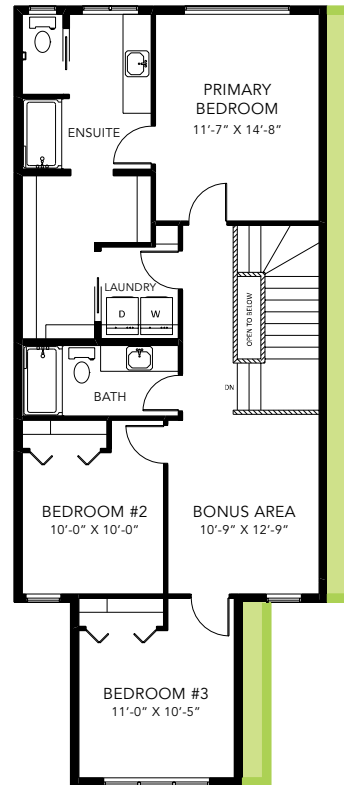

RUBY H

SINGLE FAMILY HOME

1928 SQ FT

MAIN FLOOR 924 SQ FT

SECOND FLOOR 1004 SQ FT

3 BEDS

2.5 BATHS

3 BEDS

2.5 BATHS

1928 SQ FT

OPTIONS

- 1 Bench Options
- 2 Fireplace Options
- 3 Side Entry
- 4 Widen Entire Home By 2'
- 5 Counter Option
- 6 Great Room Bulkhead
- 7 4 Piece Ensuite
- 8 Legal Income Suite