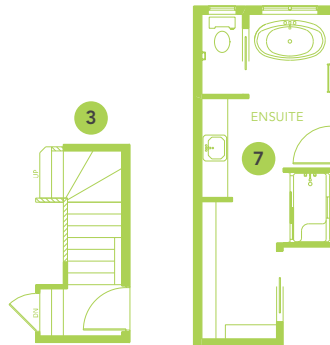

RUBY H

SINGLE FAMILY HOME

1928 SQ FT

MAIN FLOOR 924 SQ FT

SECOND FLOOR 1004 SQ FT

3 BEDS

2.5 BATHS

3 BEDS

2.5 BATHS

1928 SQ FT

OPTIONS

- 1 Bench Options
- 2 Fireplace Options
- 3 Side Entry
- 4 Widen Entire Home By 2'
- 5 Counter Option
- 6 Great Room Bulkhead
- 7 4 Piece Ensuite
- 8 Legal Income Suite