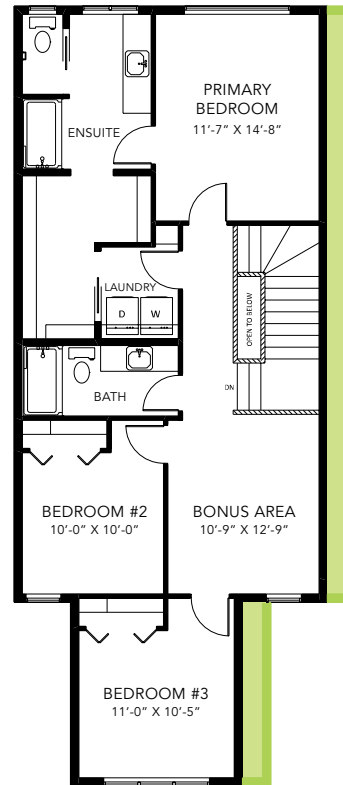

RUBY B

SINGLE FAMILY HOME

1928 SQ FT

MAIN FLOOR 924 SQ FT

SECOND FLOOR 1004 SQ FT

3 BEDS

2.5 BATHS

3 BEDS

2.5 BATHS

1928 SQ FT

OPTIONS

- 1 Bench Options
- 2 Fireplace Options
- 3 Side Entry
- 4 Widen Entire Home By 2'
- 5 Counter Option
- 6 Great Room Bulkhead
- 7 4 Piece Ensuite
- 8 Legal Income Suite