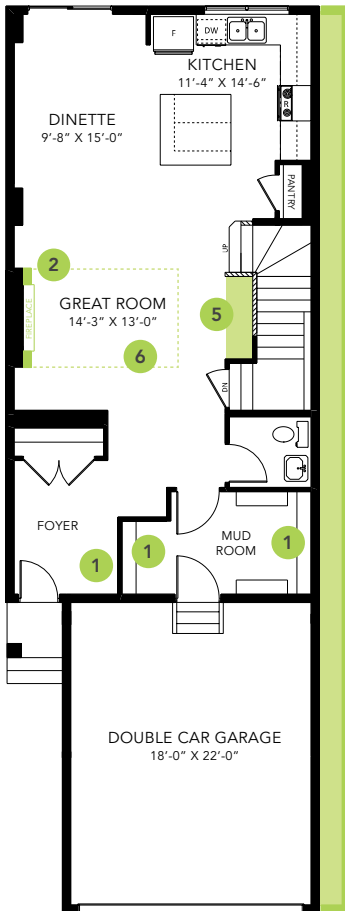

RUBY B

SINGLE FAMILY HOME

1928 SQ FT

MAIN FLOOR 924 SQ FT

SECOND FLOOR 1004 SQ FT

3 BEDS

2.5 BATHS

3 BEDS

2.5 BATHS

1928 SQ FT

OPTIONS

- 1 Bench Options
- 2 Fireplace Options
- 3 Side Entry
- 4 Widen Entire Home By 2'
- 5 Counter Option
- 6 Great Room Bulkhead
- 7 4 Piece Ensuite
- 8 Legal Income Suite