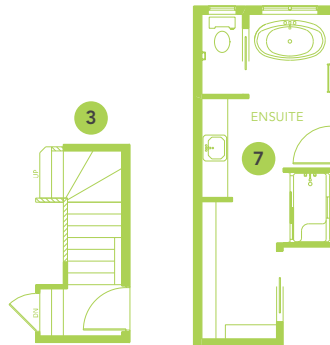

RUBY B

SINGLE FAMILY HOME

1928 SQ FT

MAIN FLOOR 924 SQ FT

SECOND FLOOR 1004 SQ FT

3 BEDS

2.5 BATHS

3 BEDS

2.5 BATHS

1928 SQ FT

OPTIONS

- 1 Bench Options
- 2 Fireplace Options
- 3 Side Entry
- 4 Widen Entire Home By 2'
- 5 Counter Option
- 6 Great Room Bulkhead
- 7 4 Piece Ensuite
- 8 Legal Income Suite