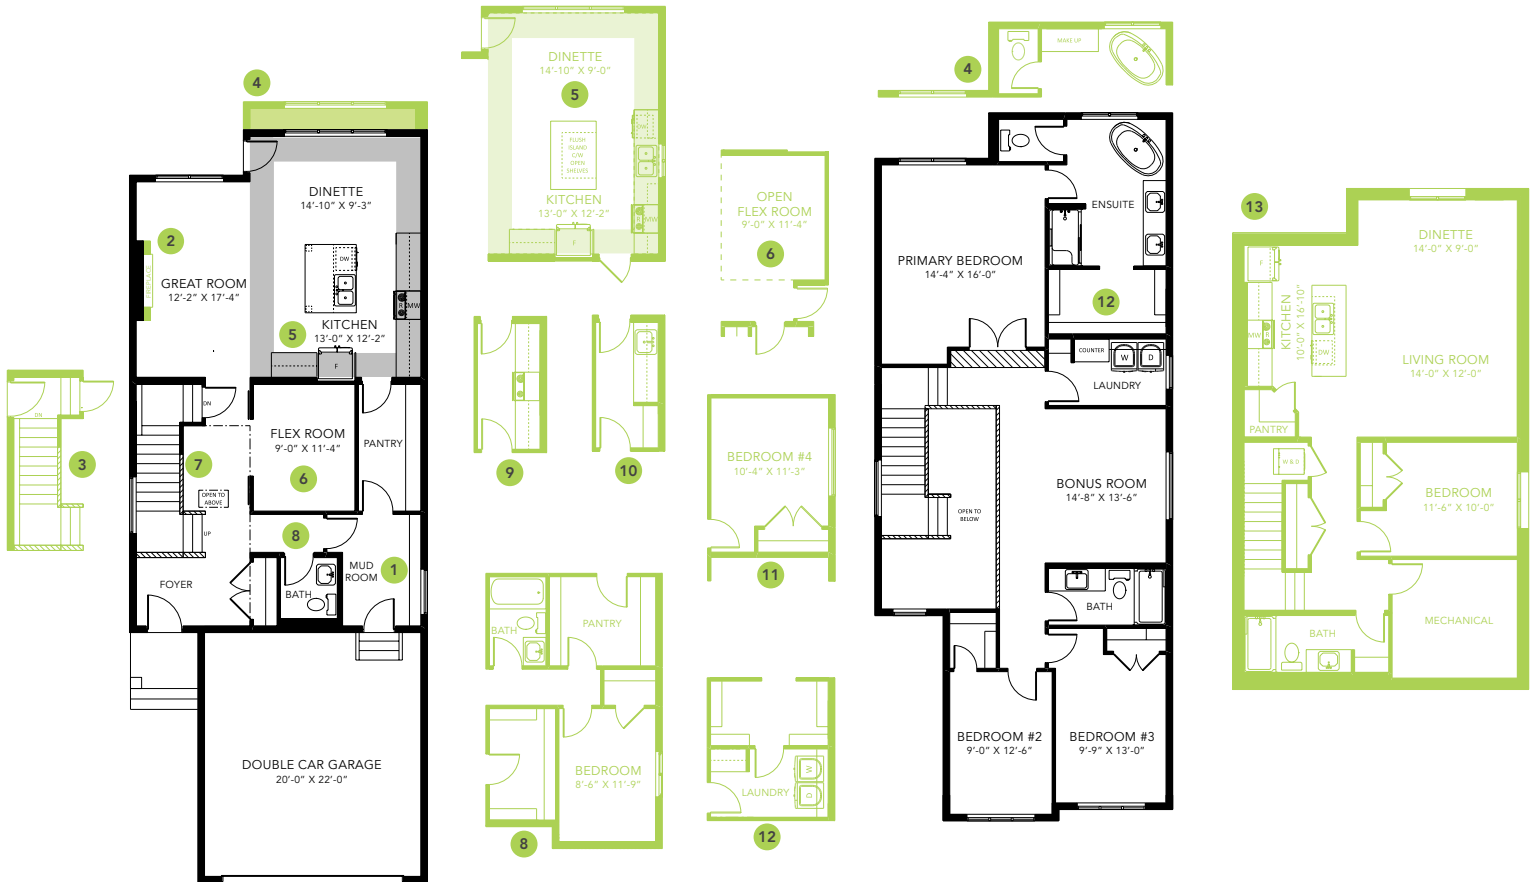

REMI H

SINGLE FAMILY HOME

2360 SQ FT

MAIN FLOOR 1104 SQ FT

SECOND FLOOR 1256 SQ FT

3-5 BEDS

2.5-3 BATHS

3-5 BEDS

2.5-3 BATHS

2360 SQ FT

OPTIONS

- 1 Bench Options
- 2 Fireplace Options
- 3 Side Entry
- 4 Lengthen Dinette & Ensuite by 2'
- 5 Alternative Kitchen Option
- 6 Open Flex Room
- 7 Counter Option
- 8 Main Floor Bedroom with Full Bathroom
- 9 Spice Kitchen
- 10 Butler Pantry
- 11 Second Floor (4th) Bedroom
- 12 Walk-Through Laundry
- 13 Legal Income Suite