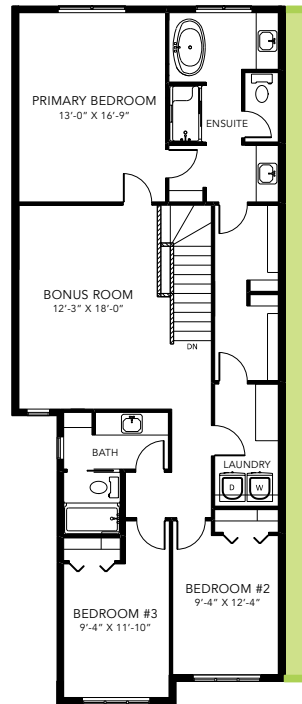

## 2328 SQ FT

MAIN FLOOR 1024 SQ FT

SECOND FLOOR 1304 SQ FT

3-5 BEDS

2.5-3 BATHS

3-5 BEDS

2.5-3 BATHS

2328 SQ FT

**OPTIONS**

- 1 Bench Options
- 2 Fireplace Options
- 3 Widen Entire Home By 2'
- 4 Drop Zone
- 5 Main Floor Bedroom
- 6 Side Entry
- 7 Second Floor (4th) Bedroom
- 8 Legal Income Suite