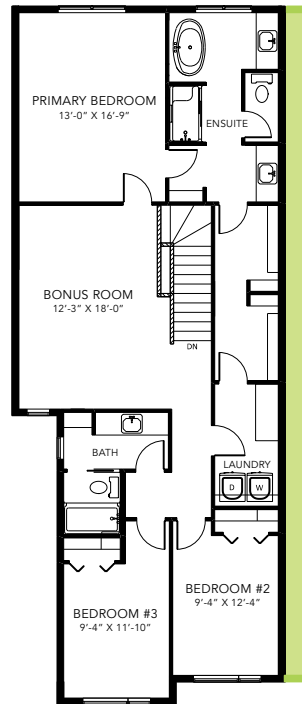

## 2328 SQ FT

MAIN FLOOR 1024 SQ FT

SECOND FLOOR 1304 SQ FT

3-5 BEDS

2.5-3 BATHS

3-5 BEDS

2.5-3 BATHS

2328 SQ FT

**OPTIONS**

- 1 Bench Options
- 2 Fireplace Options
- 3 Widen Entire Home By 2'
- 4 Drop Zone
- 5 Main Floor Bedroom
- 6 Side Entry
- 7 Second Floor (4th) Bedroom
- 8 Legal Income Suite