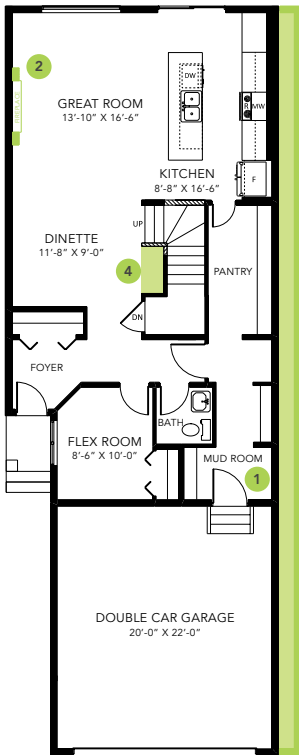

## 2328 SQ FT

MAIN FLOOR 1024 SQ FT

SECOND FLOOR 1304 SQ FT

3-5 BEDS

2.5-3 BATHS

3-5 BEDS

2.5-3 BATHS

2328 SQ FT

**OPTIONS**

1 Bench Options

2 Fireplace Options

3 Widen Entire Home By 2'

4 Drop Zone

5 Main Floor Bedroom

6 Side Entry

7 Second Floor (4th) Bedroom