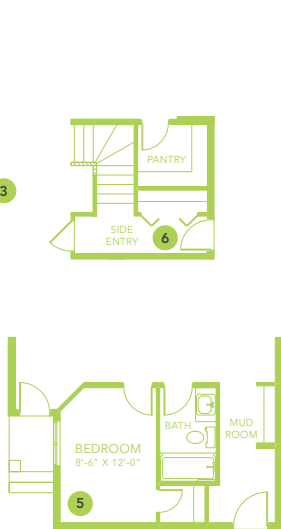

## 2328 SQ FT

MAIN FLOOR 1024 SQ FT

SECOND FLOOR 1304 SQ FT

3-5 BEDS

2.5-3 BATHS

3-5 BEDS

2.5-3 BATHS

2328 SQ FT

**OPTIONS**

1 Bench Options

2 Fireplace Options

3 Widen Entire Home By 2'

4 Drop Zone

5 Main Floor Bedroom

6 Side Entry

7 Second Floor (4th) Bedroom