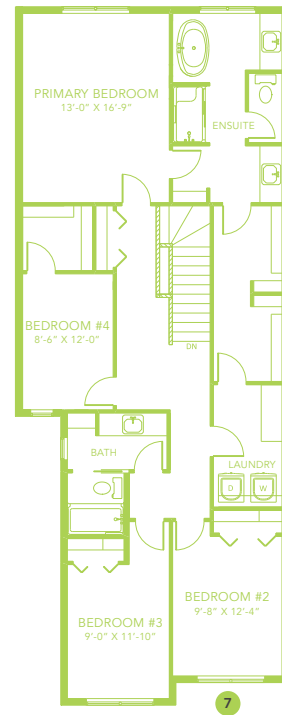

## 2328 SQ FT

MAIN FLOOR 1024 SQ FT

SECOND FLOOR 1304 SQ FT

3-5 BEDS

2.5-3 BATHS

3-5 BEDS

2.5-3 BATHS

2328 SQ FT

**OPTIONS**

1 Bench Options

2 Fireplace Options

3 Widen Entire Home By 2'

4 Drop Zone

5 Main Floor Bedroom

6 Side Entry

7 Second Floor (4th) Bedroom