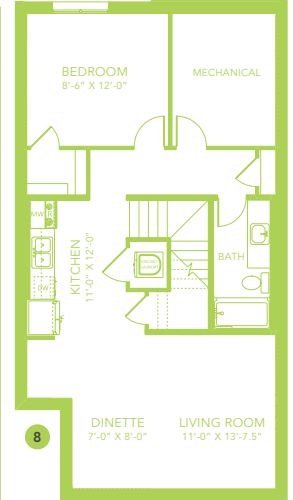

## 2328 SQ FT

MAIN FLOOR 1024 SQ FT

SECOND FLOOR 1304 SQ FT

3-5 BEDS

2.5-3 BATHS

3-5 BEDS

2.5-3 BATHS

2328 SQ FT

**OPTIONS**

1 Bench Options

2 Fireplace Options

3 Widen Entire Home By 2'

4 Drop Zone

5 Main Floor Bedroom

6 Side Entry

7 Second Floor (4th) Bedroom