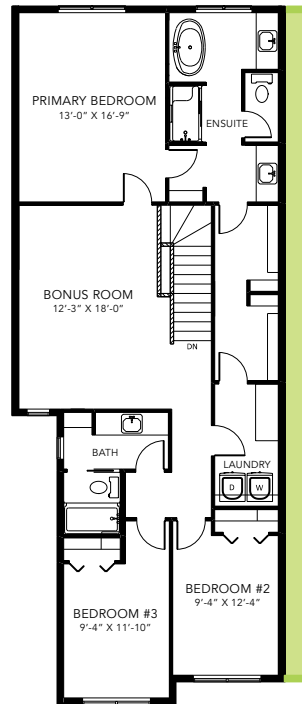

## 2328 SQ FT

MAIN FLOOR 1024 SQ FT

SECOND FLOOR 1304 SQ FT

3-5 BEDS

2.5-3 BATHS

3-5 BEDS

2.5-3 BATHS

2328 SQ FT

**OPTIONS**

1 Bench Options

2 Fireplace Options

3 Widen Entire Home By 2'

4 Drop Zone

5 Main Floor Bedroom

6 Side Entry

7 Second Floor (4th) Bedroom