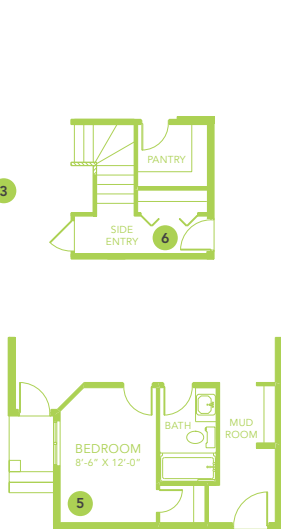

## 2328 SQ FT

MAIN FLOOR 1024 SQ FT

SECOND FLOOR 1304 SQ FT

3-5 BEDS

2.5-3 BATHS

3-5 BEDS

2.5-3 BATHS

2328 SQ FT

**OPTIONS**

- 1 Bench Options
- 2 Fireplace Options
- 3 Widen Entire Home By 2'
- 4 Drop Zone
- 5 Main Floor Bedroom
- 6 Side Entry
- 7 Second Floor (4th) Bedroom
- 8 Legal Income Suite