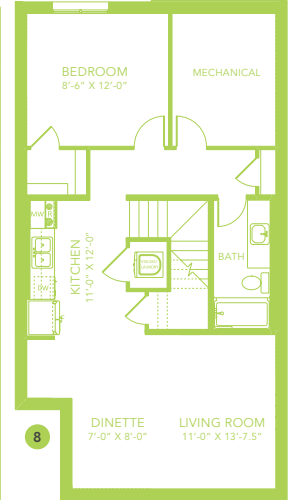

## 2328 SQ FT

MAIN FLOOR 1024 SQ FT

SECOND FLOOR 1304 SQ FT

3-5 BEDS

2.5-3 BATHS

3-5 BEDS

2.5-3 BATHS

2328 SQ FT

**OPTIONS**

- 1 Bench Options
- 2 Fireplace Options
- 3 Widen Entire Home By 2'
- 4 Drop Zone
- 5 Main Floor Bedroom
- 6 Side Entry
- 7 Second Floor (4th) Bedroom
- 8 Legal Income Suite