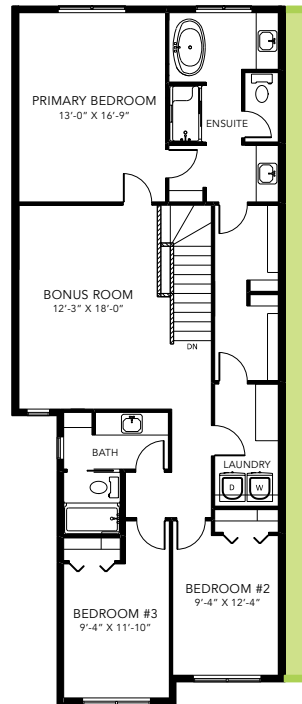

## 2328 SQ FT

MAIN FLOOR 1024 SQ FT

SECOND FLOOR 1304 SQ FT

3-5 BEDS

2.5-3 BATHS

3-5 BEDS

2.5-3 BATHS

2328 SQ FT

**OPTIONS**

- 1 Bench Options
- 2 Fireplace Options
- 3 Widen Entire Home By 2'
- 4 Drop Zone
- 5 Main Floor Bedroom
- 6 Side Entry
- 7 Second Floor (4th) Bedroom
- 8 Legal Income Suite