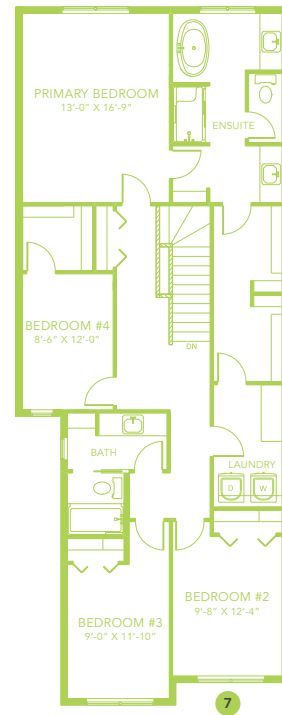

## 2328 SQ FT

MAIN FLOOR 1024 SQ FT

SECOND FLOOR 1304 SQ FT

3-5 BEDS

2.5-3 BATHS

3-5 BEDS

2.5-3 BATHS

2328 SQ FT

**OPTIONS**

- 1 Bench Options
- 2 Fireplace Options
- 3 Widen Entire Home By 2'
- 4 Drop Zone
- 5 Main Floor Bedroom
- 6 Side Entry
- 7 Second Floor (4th) Bedroom
- 8 Legal Income Suite