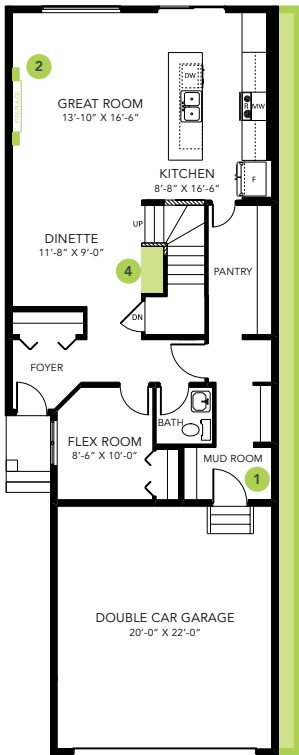

## 2328 SQ FT

MAIN FLOOR 1024 SQ FT

SECOND FLOOR 1304 SQ FT

3-5 BEDS

2.5-3 BATHS

3-5 BEDS

2.5-3 BATHS

2328 SQ FT

**OPTIONS**

- 1 Bench Options
- 2 Fireplace Options
- 3 Widen Entire Home By 2'
- 4 Drop Zone
- 5 Main Floor Bedroom
- 6 Side Entry
- 7 Second Floor (4th) Bedroom
- 8 Legal Income Suite