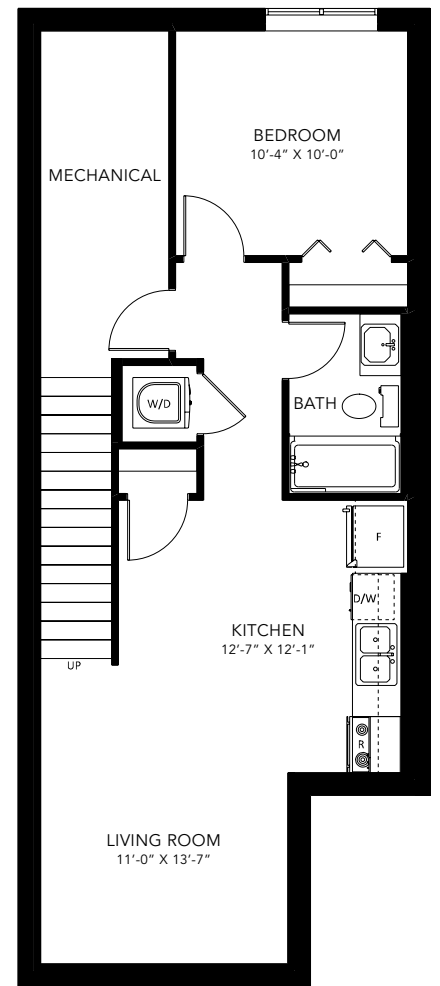

IVY

TOWNHOME

1413 SQ FT

MAIN FLOOR 741 SQ FT
SECOND FLOOR 672 SQ FT
SUITE 564 SQ FT

3 BEDS

2.5 BATHS

3 BEDS

2.5 BATHS

1413 SQ FT

1 Fireplace Option