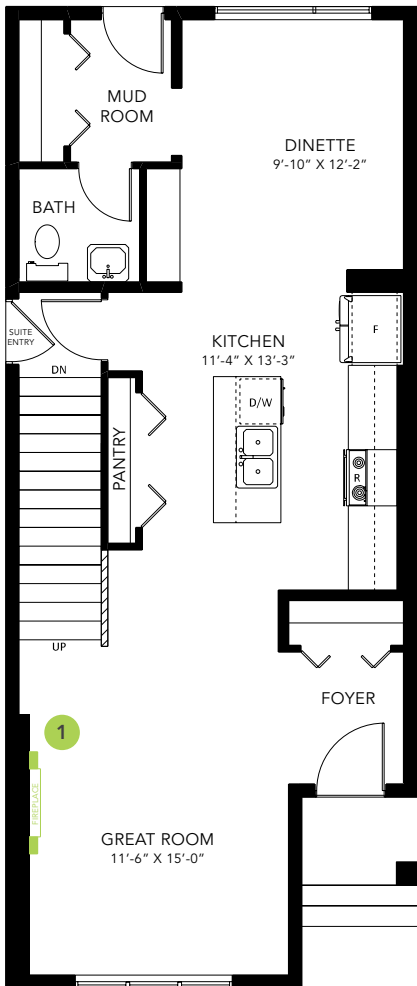

IVY

TOWNHOME

1413 SQ FT

MAIN FLOOR 741 SQ FT
SECOND FLOOR 672 SQ FT
SUITE 564 SQ FT

3 BEDS

2.5 BATHS

3 BEDS

2.5 BATHS

1413 SQ FT

1 Fireplace Option