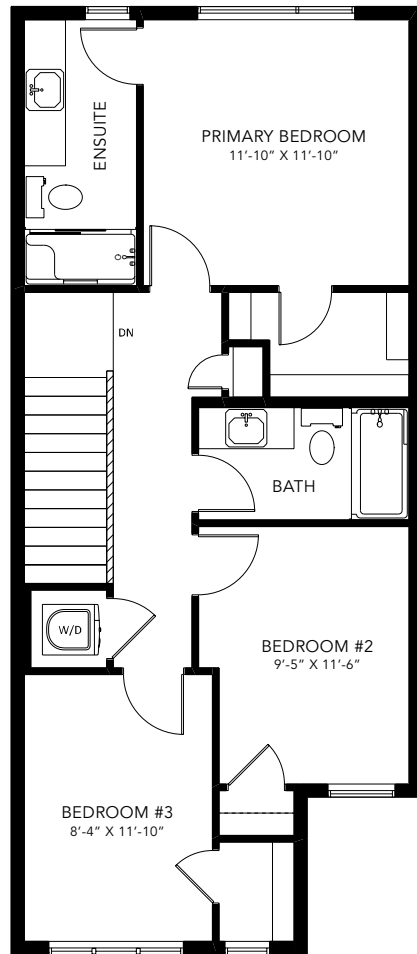

IVY

TOWNHOME

1413 SQ FT

MAIN FLOOR 741 SQ FT
SECOND FLOOR 672 SQ FT
SUITE 564 SQ FT

3 BEDS

2.5 BATHS

3 BEDS

2.5 BATHS

1413 SQ FT

1 Fireplace Option