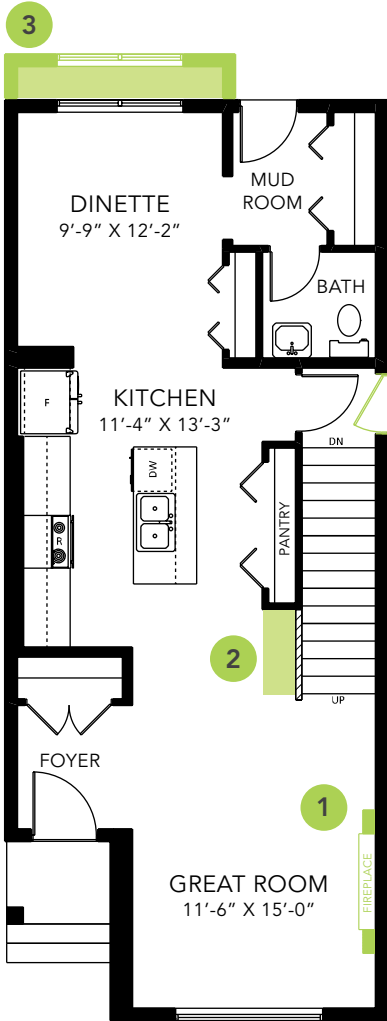

GEMMA P

LANED HOME

1413 SQ FT

MAIN FLOOR 741 SQ FT

SECOND FLOOR 672 SQ FT

3 BEDS

2.5 BATHS

3 BEDS

2.5 BATHS

1413 SQ FT

OPTIONS

- 1** Fireplace Options
- 2** Counter Option
- 3** Lengthen Dinette by 2'
- 4** Side Entry
- 5** Legal Income Suite