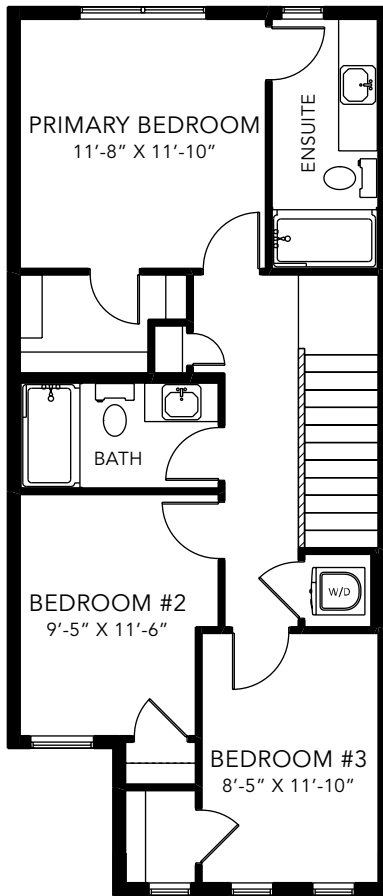

GEMMA P

LANED HOME

1413 SQ FT

MAIN FLOOR 741 SQ FT

SECOND FLOOR 672 SQ FT

3 BEDS

2.5 BATHS

3 BEDS

2.5 BATHS

1413 SQ FT

OPTIONS

- 1** Fireplace Options
- 2** Counter Option
- 3** Lengthen Dinette by 2'
- 4** Side Entry
- 5** Legal Income Suite