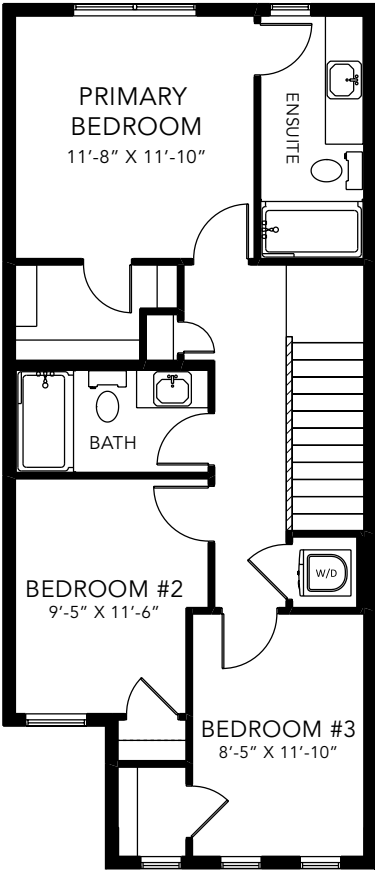

GEMMA P

LANED HOME

1413 SQ FT

MAIN FLOOR 741 SQ FT

SECOND FLOOR 672 SQ FT

3 BEDS

2.5 BATHS

3 BEDS

2.5 BATHS

1413 SQ FT

3

OPTIONS

- 1 Fireplace Options
- 2 Drop Zone
- 3 Lengthen Dining By 2'
- 4 Side Entry
- 5 Legal Income Suite