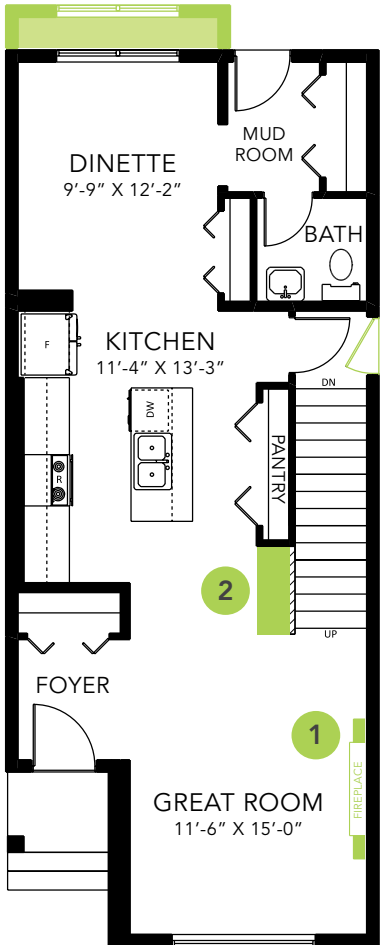

GEMMA P

LANED HOME

1413 SQ FT

MAIN FLOOR 741 SQ FT

SECOND FLOOR 672 SQ FT

3 BEDS

2.5 BATHS

3 BEDS

2.5 BATHS

1413 SQ FT

3

OPTIONS

- 1 Fireplace Options
- 2 Drop Zone
- 3 Lengthen Dining By 2'
- 4 Side Entry
- 5 Legal Income Suite