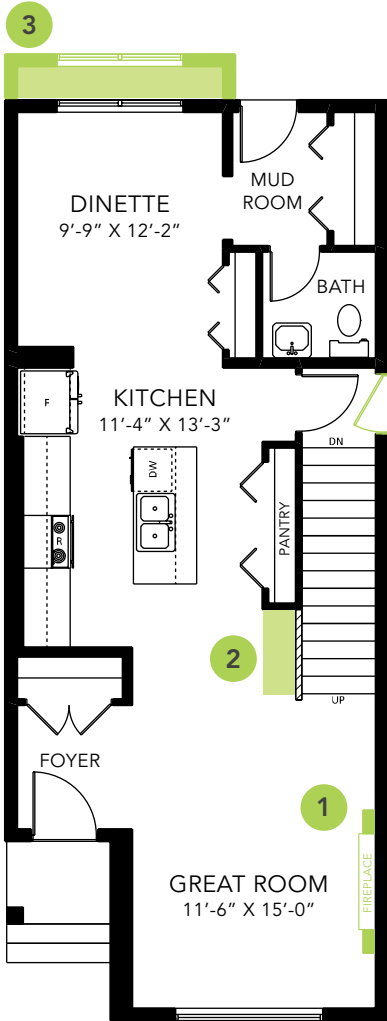

GEMMA K

LANED HOME

1413 SQ FT

MAIN FLOOR 741 SQ FT

SECOND FLOOR 672 SQ FT

3 BEDS

2.5 BATHS

3 BEDS

2.5 BATHS

1413 SQ FT

OPTIONS

- 1** Fireplace Options
- 2** Counter Option
- 3** Lengthen Dinette by 2'
- 4** Side Entry
- 5** Legal Income Suite