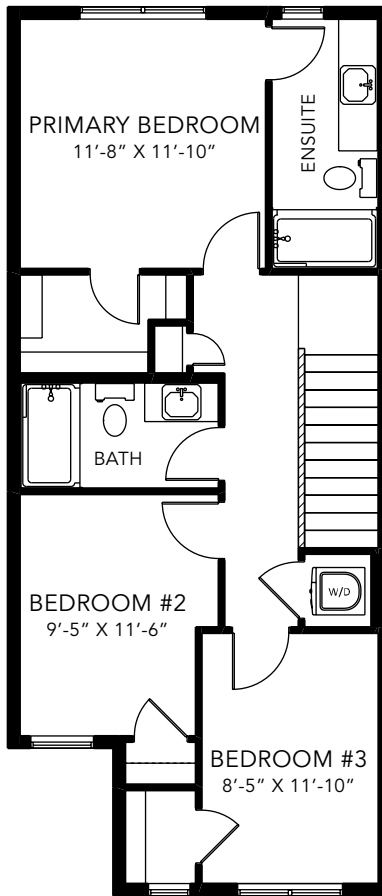

GEMMA K

LANED HOME

1413 SQ FT

MAIN FLOOR 741 SQ FT

SECOND FLOOR 672 SQ FT

3 BEDS

2.5 BATHS

3 BEDS

2.5 BATHS

1413 SQ FT

OPTIONS

- 1** Fireplace Options
- 2** Counter Option
- 3** Lengthen Dinette by 2'
- 4** Side Entry
- 5** Legal Income Suite