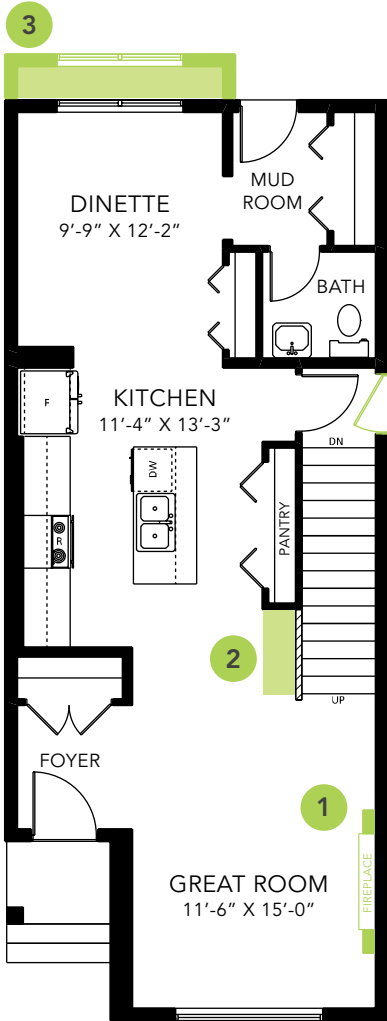

## 1413 SQ FT

MAIN FLOOR 741 SQ FT

SECOND FLOOR 672 SQ FT

3 BEDS

2.5 BATHS

3 BEDS

2.5 BATHS

1413 SQ FT

**OPTIONS**

- 1 Fireplace Options
- 2 Counter Option
- 3 Lengthen Dinette by 2'
- 4 Side Entry
- 5 Legal Income Suite