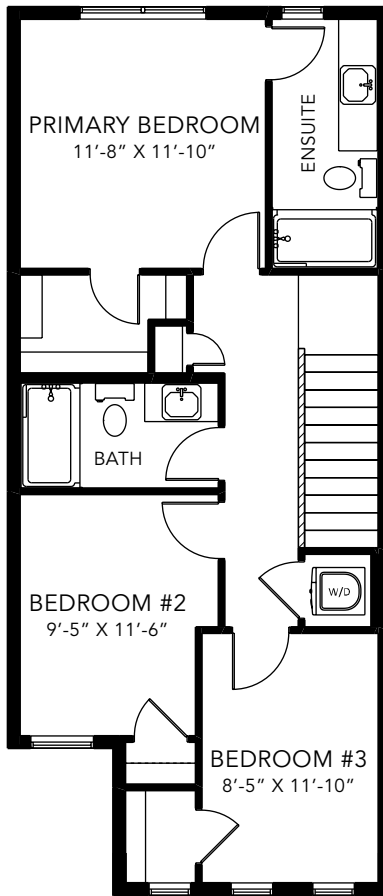

## 1413 SQ FT

MAIN FLOOR 741 SQ FT

SECOND FLOOR 672 SQ FT

3 BEDS

2.5 BATHS

3 BEDS

2.5 BATHS

1413 SQ FT

**OPTIONS**

- 1 Fireplace Options
- 2 Counter Option
- 3 Lengthen Dinette by 2'
- 4 Side Entry
- 5 Legal Income Suite