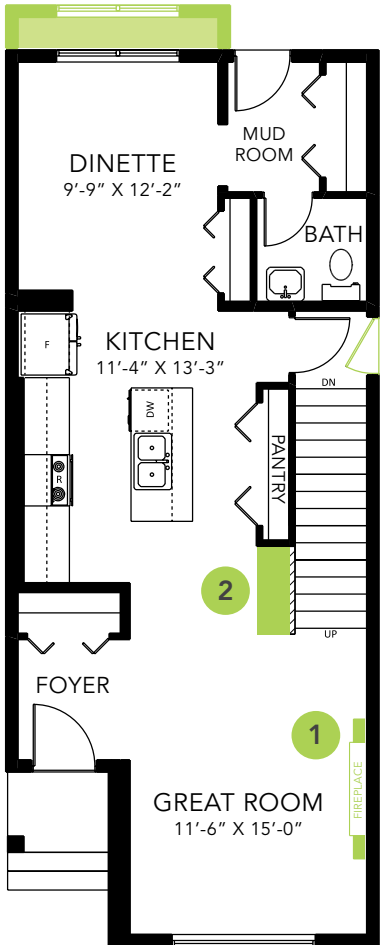

GEMMA H

LANED HOME

1413 SQ FT

MAIN FLOOR 741 SQ FT

SECOND FLOOR 672 SQ FT

3 BEDS

2.5 BATHS

3 BEDS

2.5 BATHS

1413 SQ FT

3

4

OPTIONS

- 1 Fireplace Options
- 2 Drop Zone
- 3 Lengthen Dining By 2'
- 4 Side Entry
- 5 Legal Income Suite