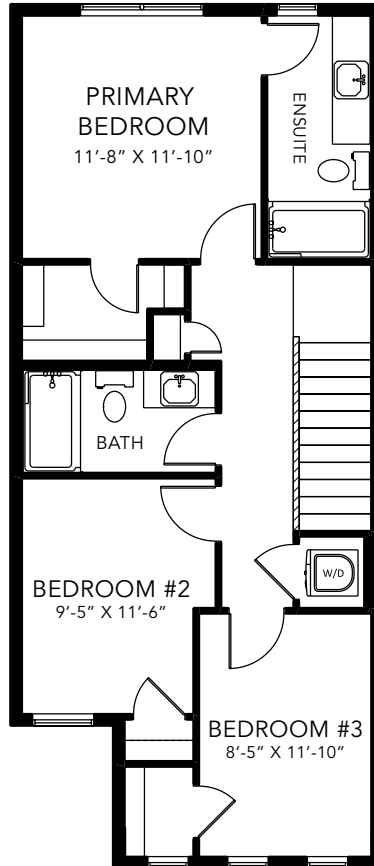

GEMMA H

LANED HOME

1413 SQ FT

MAIN FLOOR 741 SQ FT

SECOND FLOOR 672 SQ FT

3 BEDS

2.5 BATHS

3 BEDS

2.5 BATHS

1413 SQ FT

3

4

OPTIONS

- 1 Fireplace Options
- 2 Drop Zone
- 3 Lengthen Dining By 2'
- 4 Side Entry
- 5 Legal Income Suite