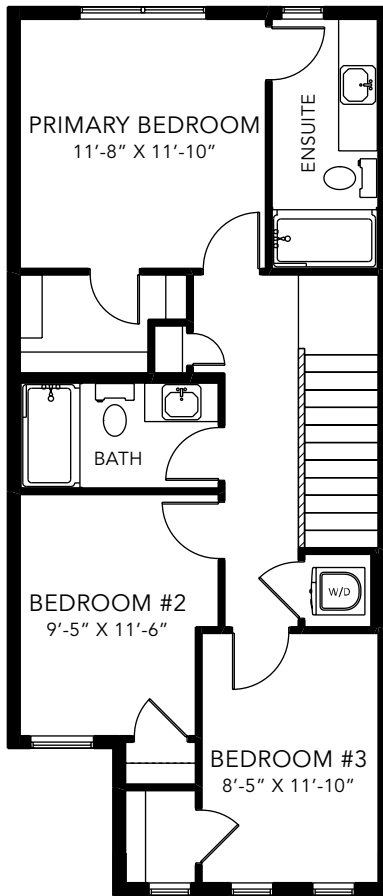

GEMMA F

LANED HOME

1413 SQ FT

MAIN FLOOR 741 SQ FT

SECOND FLOOR 672 SQ FT

3 BEDS

2.5 BATHS

3 BEDS

2.5 BATHS

1413 SQ FT

OPTIONS

- 1 Fireplace Options
- 2 Counter Option
- 3 Lengthen Dinette by 2'
- 4 Side Entry
- 5 Legal Income Suite