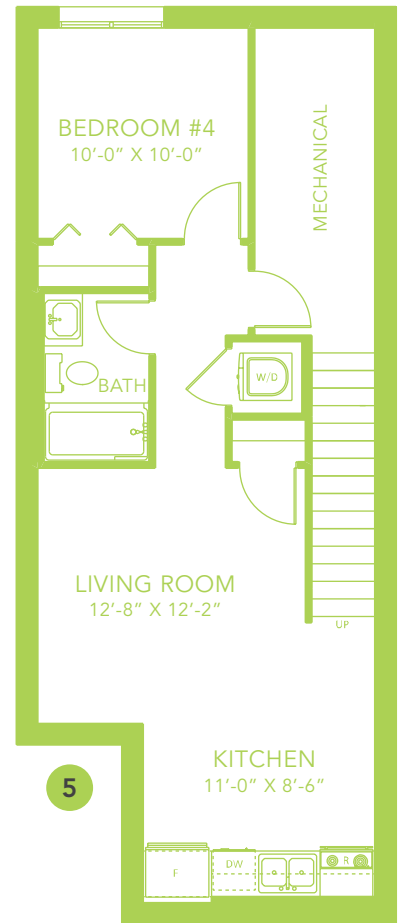

GEMMA F

LANED HOME

1413 SQ FT

MAIN FLOOR 741 SQ FT

SECOND FLOOR 672 SQ FT

3 BEDS

2.5 BATHS

3 BEDS

2.5 BATHS

1413 SQ FT

OPTIONS

- 1 Fireplace Options
- 2 Counter Option
- 3 Lengthen Dinette by 2'
- 4 Side Entry
- 5 Legal Income Suite