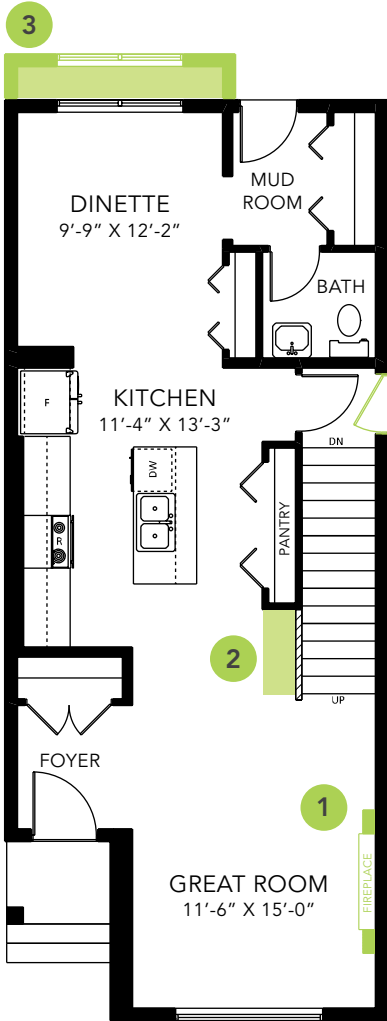

GEMMA F

LANED HOME

1413 SQ FT

MAIN FLOOR 741 SQ FT

SECOND FLOOR 672 SQ FT

3 BEDS

2.5 BATHS

3 BEDS

2.5 BATHS

1413 SQ FT

OPTIONS

- 1 Fireplace Options
- 2 Counter Option
- 3 Lengthen Dinette by 2'
- 4 Side Entry
- 5 Legal Income Suite