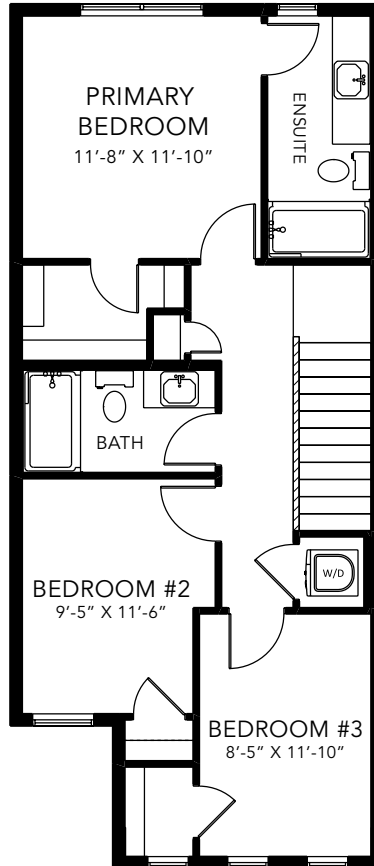

GEMMA F

LANED HOME

1413 SQ FT

MAIN FLOOR 741 SQ FT

SECOND FLOOR 672 SQ FT

3 BEDS

2.5 BATHS

3 BEDS

2.5 BATHS

1413 SQ FT

3

OPTIONS

- 1 Fireplace Options
- 2 Drop Zone
- 3 Lengthen Dining By 2'
- 4 Side Entry
- 5 Legal Income Suite