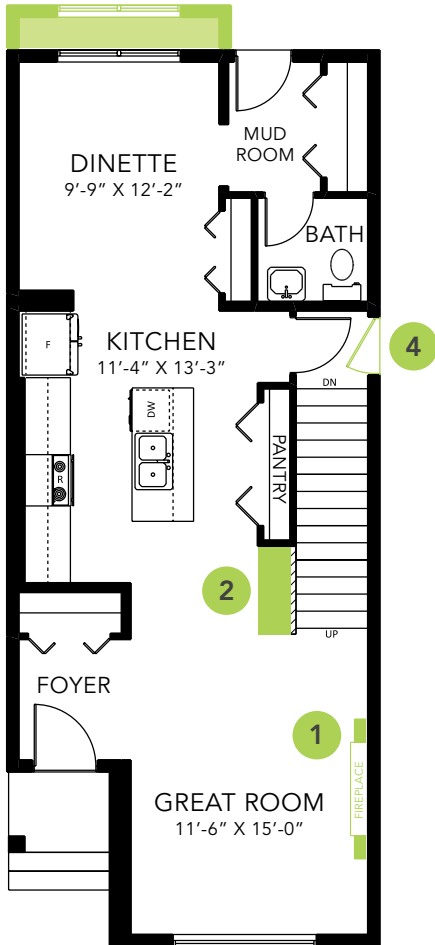

GEMMA F

LANED HOME

1413 SQ FT

MAIN FLOOR 741 SQ FT

SECOND FLOOR 672 SQ FT

3 BEDS

2.5 BATHS

3 BEDS

2.5 BATHS

1413 SQ FT

3

OPTIONS

- 1 Fireplace Options
- 2 Drop Zone
- 3 Lengthen Dining By 2'
- 4 Side Entry
- 5 Legal Income Suite