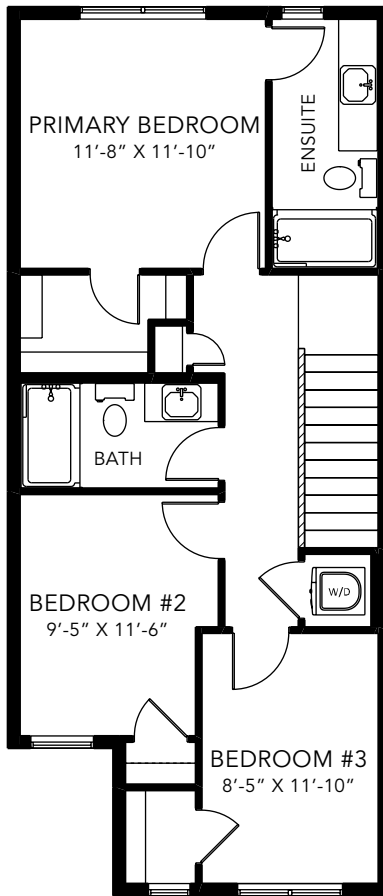

GEMMA B

LANED HOME

1413 SQ FT

MAIN FLOOR 741 SQ FT

SECOND FLOOR 672 SQ FT

3 BEDS

2.5 BATHS

3 BEDS

2.5 BATHS

1413 SQ FT

OPTIONS

- 1 Fireplace Options
- 2 Counter Option
- 3 Lengthen Dinette by 2'
- 4 Side Entry
- 5 Legal Income Suite