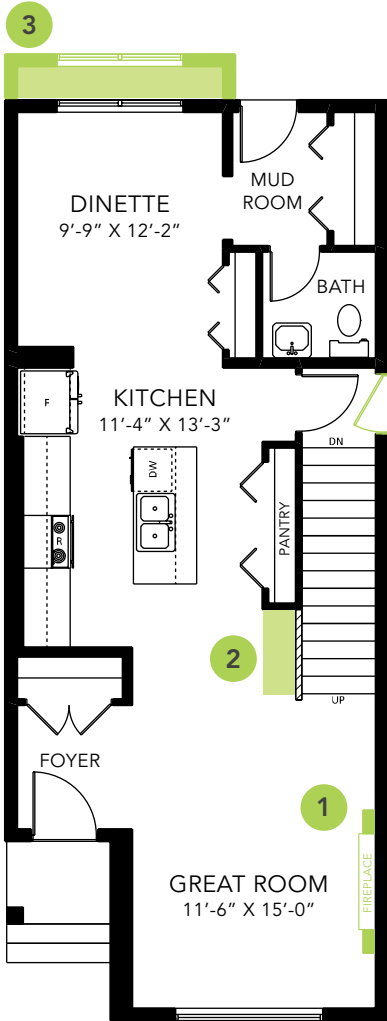

GEMMA B

LANED HOME

1413 SQ FT

MAIN FLOOR 741 SQ FT

SECOND FLOOR 672 SQ FT

3 BEDS

2.5 BATHS

3 BEDS

2.5 BATHS

1413 SQ FT

OPTIONS

- 1 Fireplace Options
- 2 Counter Option
- 3 Lengthen Dinette by 2'
- 4 Side Entry
- 5 Legal Income Suite