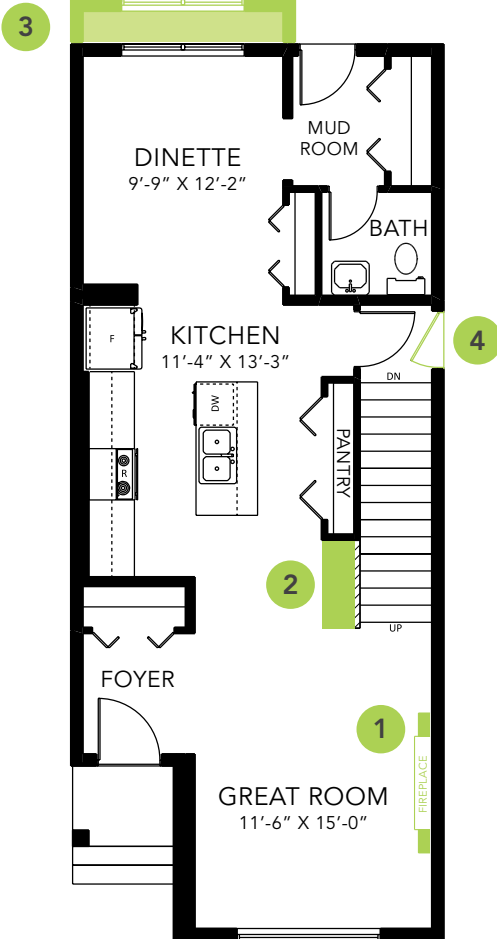

GEMMA B

LANED HOME

1413 SQ FT

MAIN FLOOR 741 SQ FT

SECOND FLOOR 672 SQ FT

3 BEDS

2.5 BATHS

3 BEDS

2.5 BATHS

1413 SQ FT

OPTIONS

- 1 Fireplace Options
- 2 Drop Zone
- 3 Lengthen Dining By 2'
- 4 Side Entry
- 5 Legal Income Suite