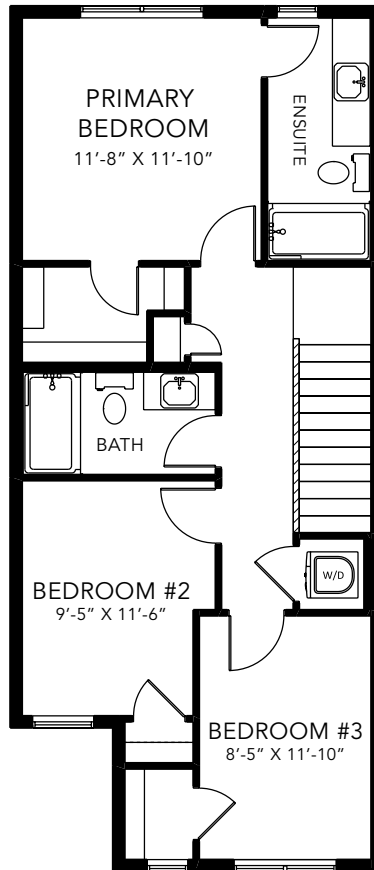

GEMMA B

LANED HOME

1413 SQ FT

MAIN FLOOR 741 SQ FT

SECOND FLOOR 672 SQ FT

3 BEDS

2.5 BATHS

3 BEDS

2.5 BATHS

1413 SQ FT

OPTIONS

- 1 Fireplace Options
- 2 Drop Zone
- 3 Lengthen Dining By 2'
- 4 Side Entry
- 5 Legal Income Suite