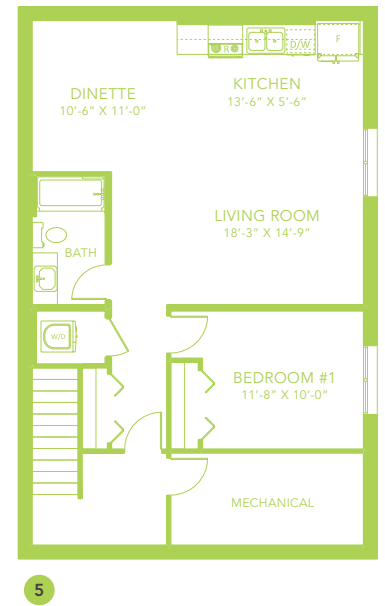

FREYA P

SINGLE FAMILY HOME

2245 SQ FT

MAIN FLOOR 1040 SQ FT

SECOND FLOOR 1205 SQ FT

3-4 BEDS

2.5-3 BATHS

3-4 BEDS

2.5-3 BATHS

2245 SQ FT

OPTIONS

- 1 Bench Options
- 2 Fireplace Options
- 3 Main Floor Bedroom with Full Bathroom
- 4 Side Entry
- 5 Legal Income Suite