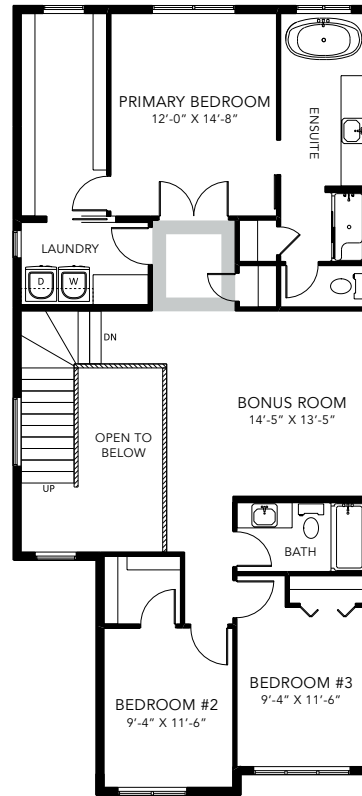

FREYA P

SINGLE FAMILY HOME

2245 SQ FT

MAIN FLOOR 1040 SQ FT

SECOND FLOOR 1205 SQ FT

3-4 BEDS

2.5-3 BATHS

3-4 BEDS

2.5-3 BATHS

2245 SQ FT

OPTIONS

- 1 Bench Options
- 2 Fireplace Options
- 3 Main Floor Bedroom with Full Bathroom
- 4 Side Entry
- 5 Legal Income Suite