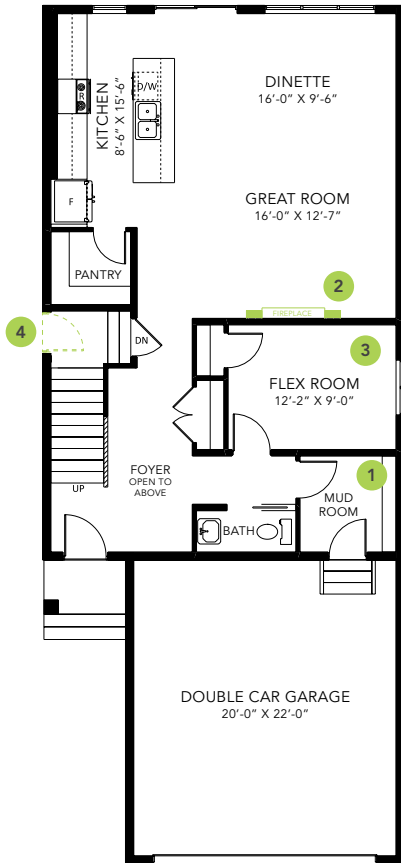

FREYA P

SINGLE FAMILY HOME

2245 SQ FT

MAIN FLOOR 1040 SQ FT

SECOND FLOOR 1205 SQ FT

3-4 BEDS

2.5-3 BATHS

3-4 BEDS

2.5-3 BATHS

2245 SQ FT

OPTIONS

- 1 Bench Options
- 2 Fireplace Options
- 3 Main Floor Bedroom with Full Bathroom
- 4 Side Entry
- 5 Legal Income Suite