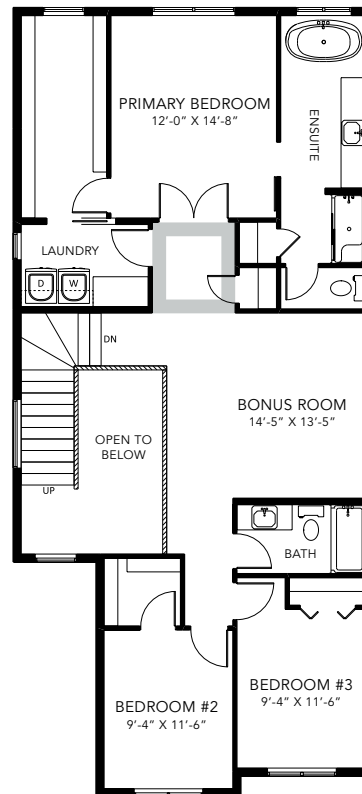

## 2245 SQ FT

MAIN FLOOR 1040 SQ FT

SECOND FLOOR 1205 SQ FT

3-4 BEDS

2.5-3 BATHS

3-4 BEDS

2.5-3 BATHS

2245 SQ FT

**OPTIONS**

- 1 Bench Options
- 2 Fireplace Options
- 3 Main Floor Bedroom with Full Bathroom
- 4 Side Entry
- 5 Legal Income Suite