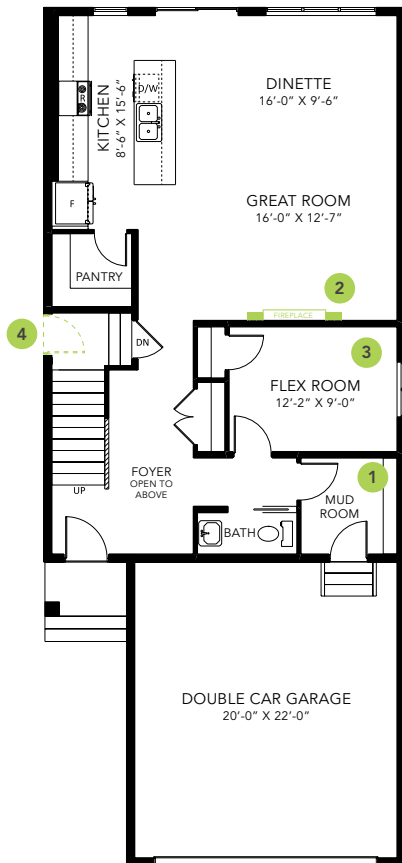

## 2245 SQ FT

MAIN FLOOR 1040 SQ FT

SECOND FLOOR 1205 SQ FT

3-4 BEDS

2.5-3 BATHS

3-4 BEDS

2.5-3 BATHS

2245 SQ FT

**OPTIONS**

- 1 Bench Options
- 2 Fireplace Options
- 3 Main Floor Bedroom with Full Bathroom
- 4 Side Entry
- 5 Legal Income Suite