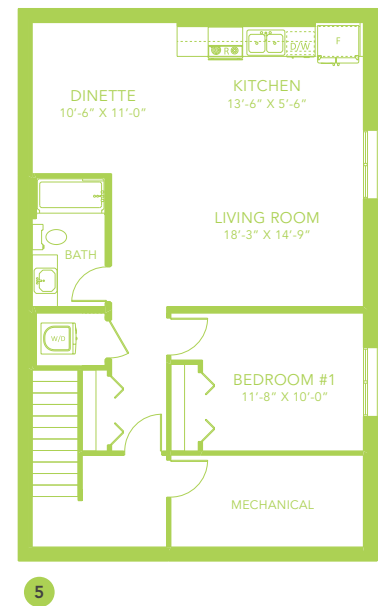

## 2245 SQ FT

MAIN FLOOR 1040 SQ FT

SECOND FLOOR 1205 SQ FT

3-4 BEDS

2.5-3 BATHS

3-4 BEDS

2.5-3 BATHS

2245 SQ FT

**OPTIONS**

- 1 Bench Options
- 2 Fireplace Options
- 3 Main Floor Bedroom with Full Bathroom
- 4 Side Entry
- 5 Legal Income Suite