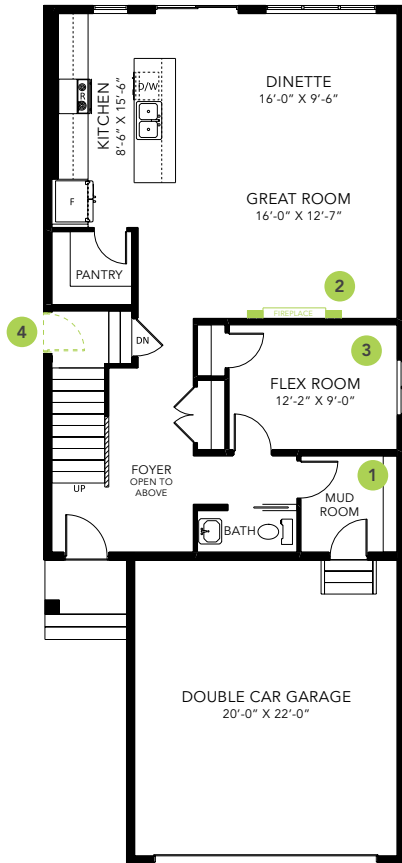

FREYA K

SINGLE FAMILY HOME

2245 SQ FT

MAIN FLOOR 1040 SQ FT

SECOND FLOOR 1205 SQ FT

3-4 BEDS

2.5-3 BATHS

3-4 BEDS

2.5-3 BATHS

2245 SQ FT

OPTIONS

- 1 Bench Options
- 2 Fireplace Options
- 3 Main Floor Bedroom with Full Bathroom
- 4 Side Entry
- 5 Legal Income Suite