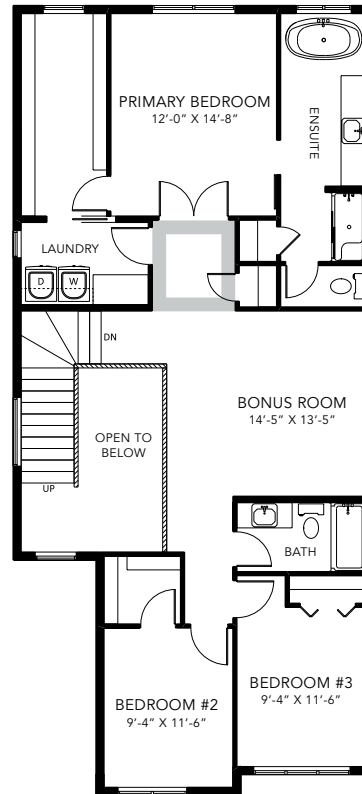

FREYA K

SINGLE FAMILY HOME

2245 SQ FT

MAIN FLOOR 1040 SQ FT

SECOND FLOOR 1205 SQ FT

3-4 BEDS

2.5-3 BATHS

3-4 BEDS

2.5-3 BATHS

2245 SQ FT

OPTIONS

- 1 Bench Options
- 2 Fireplace Options
- 3 Main Floor Bedroom with Full Bathroom
- 4 Side Entry
- 5 Legal Income Suite