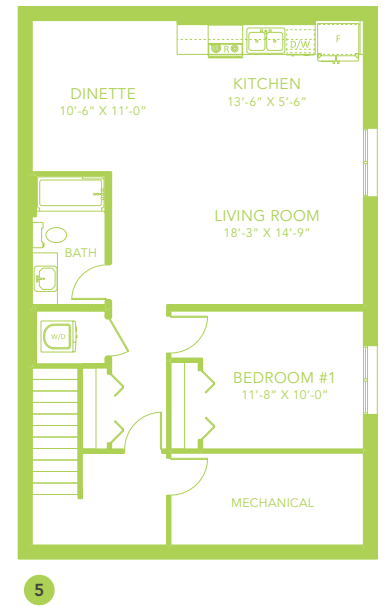

FREYA K

SINGLE FAMILY HOME

2245 SQ FT

MAIN FLOOR 1040 SQ FT

SECOND FLOOR 1205 SQ FT

3-4 BEDS

2.5-3 BATHS

3-4 BEDS

2.5-3 BATHS

2245 SQ FT

OPTIONS

- 1 Bench Options
- 2 Fireplace Options
- 3 Main Floor Bedroom with Full Bathroom
- 4 Side Entry
- 5 Legal Income Suite