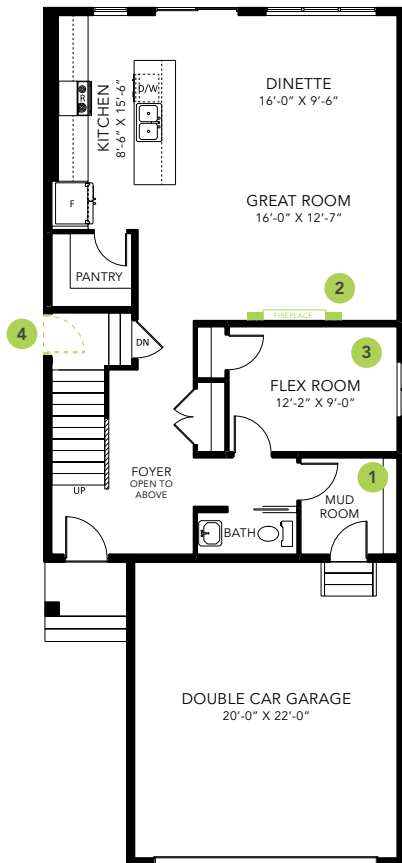

FREYA H

SINGLE FAMILY HOME

2245 SQ FT

MAIN FLOOR 1040 SQ FT

SECOND FLOOR 1205 SQ FT

3-4 BEDS

2.5-3 BATHS

3-4 BEDS

2.5-3 BATHS

2245 SQ FT

OPTIONS

- 1 Bench Options
- 2 Fireplace Options
- 3 Main Floor Bedroom with Full Bathroom
- 4 Side Entry
- 5 Legal Income Suite