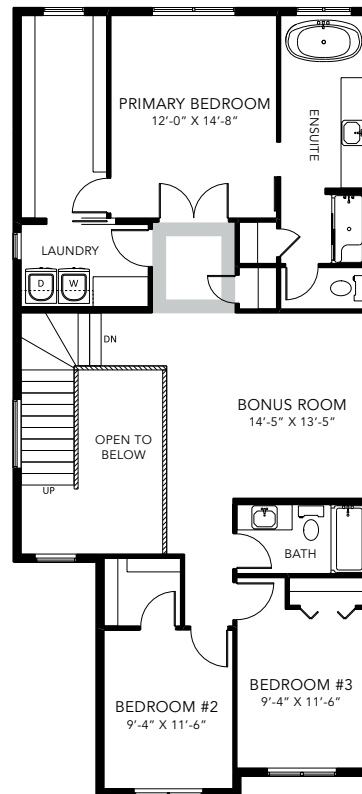

FREYA H

SINGLE FAMILY HOME

2245 SQ FT

MAIN FLOOR 1040 SQ FT

SECOND FLOOR 1205 SQ FT

3-4 BEDS

2.5-3 BATHS

3-4 BEDS

2.5-3 BATHS

2245 SQ FT

OPTIONS

- 1 Bench Options
- 2 Fireplace Options
- 3 Main Floor Bedroom with Full Bathroom
- 4 Side Entry
- 5 Legal Income Suite