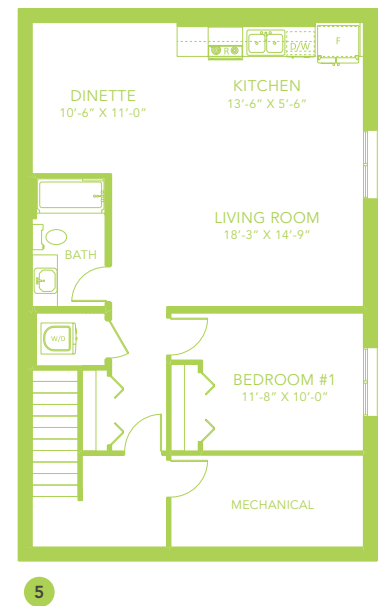

FREYA H

SINGLE FAMILY HOME

2245 SQ FT

MAIN FLOOR 1040 SQ FT

SECOND FLOOR 1205 SQ FT

3-4 BEDS

2.5-3 BATHS

3-4 BEDS

2.5-3 BATHS

2245 SQ FT

OPTIONS

- 1 Bench Options
- 2 Fireplace Options
- 3 Main Floor Bedroom with Full Bathroom
- 4 Side Entry
- 5 Legal Income Suite