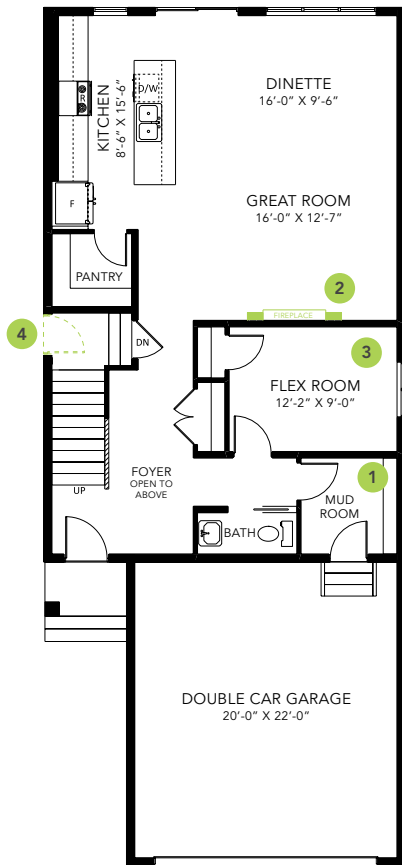

FREYA F

SINGLE FAMILY HOME

2245 SQ FT

MAIN FLOOR 1040 SQ FT

SECOND FLOOR 1205 SQ FT

3-4 BEDS

2.5-3 BATHS

3-4 BEDS

2.5-3 BATHS

2245 SQ FT

OPTIONS

- 1 Bench Options
- 2 Fireplace Options
- 3 Main Floor Bedroom with Full Bathroom
- 4 Side Entry
- 5 Legal Income Suite