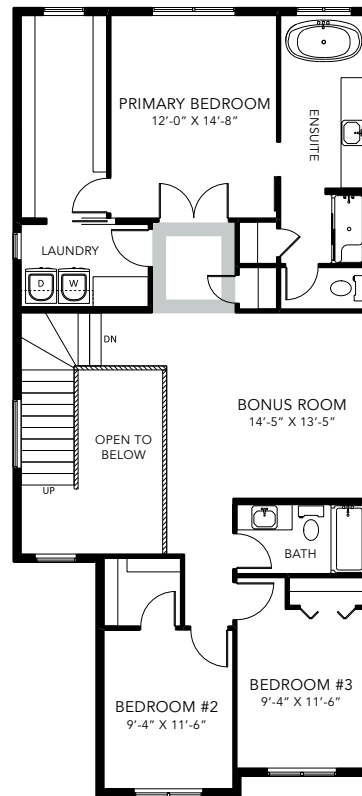

FREYA F

SINGLE FAMILY HOME

2245 SQ FT

MAIN FLOOR 1040 SQ FT

SECOND FLOOR 1205 SQ FT

3-4 BEDS

2.5-3 BATHS

3-4 BEDS

2.5-3 BATHS

2245 SQ FT

OPTIONS

- 1 Bench Options
- 2 Fireplace Options
- 3 Main Floor Bedroom with Full Bathroom
- 4 Side Entry
- 5 Legal Income Suite