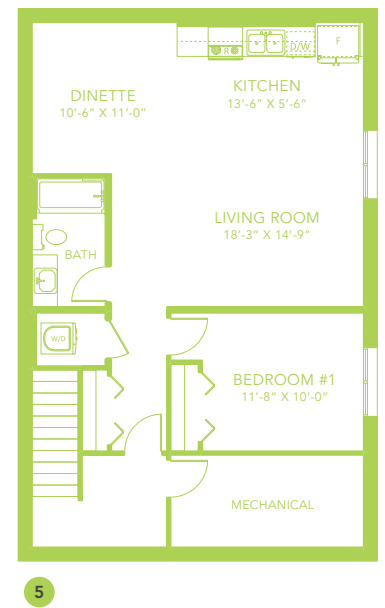

FREYA F

SINGLE FAMILY HOME

2245 SQ FT

MAIN FLOOR 1040 SQ FT

SECOND FLOOR 1205 SQ FT

3-4 BEDS

2.5-3 BATHS

3-4 BEDS

2.5-3 BATHS

2245 SQ FT

OPTIONS

- 1 Bench Options
- 2 Fireplace Options
- 3 Main Floor Bedroom with Full Bathroom
- 4 Side Entry
- 5 Legal Income Suite