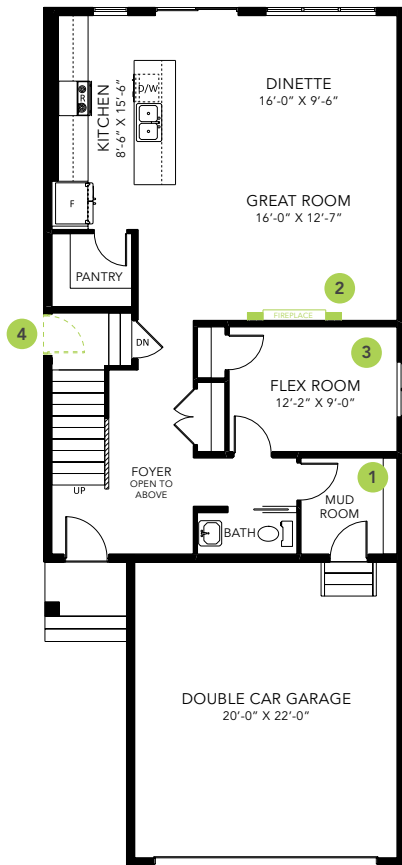

FREYA FF

SINGLE FAMILY HOME

2245 SQ FT

MAIN FLOOR 1040 SQ FT

SECOND FLOOR 1205 SQ FT

3-4 BEDS

2.5-3 BATHS

3-4 BEDS

2.5-3 BATHS

2245 SQ FT

OPTIONS

- 1 Bench Options
- 2 Fireplace Options
- 3 Main Floor Bedroom with Full Bathroom
- 4 Side Entry
- 5 Legal Income Suite