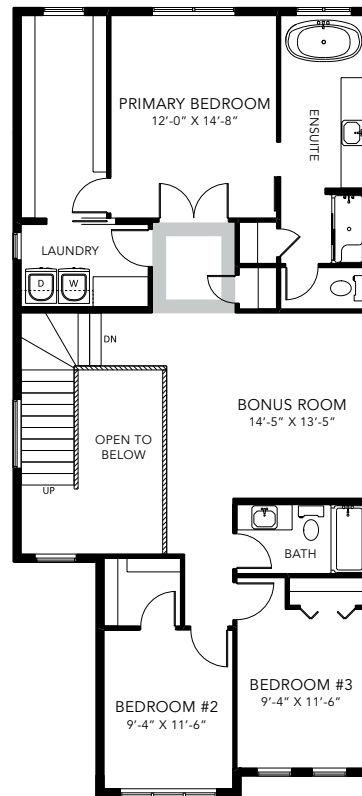

FREYA FF

SINGLE FAMILY HOME

2245 SQ FT

MAIN FLOOR 1040 SQ FT

SECOND FLOOR 1205 SQ FT

3-4 BEDS

2.5-3 BATHS

3-4 BEDS

2.5-3 BATHS

2245 SQ FT

OPTIONS

- 1 Bench Options
- 2 Fireplace Options
- 3 Main Floor Bedroom with Full Bathroom
- 4 Side Entry
- 5 Legal Income Suite