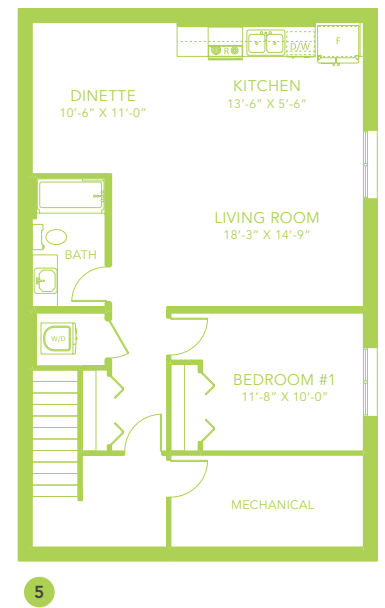

FREYA FF

SINGLE FAMILY HOME

2245 SQ FT

MAIN FLOOR 1040 SQ FT

SECOND FLOOR 1205 SQ FT

3-4 BEDS

2.5-3 BATHS

3-4 BEDS

2.5-3 BATHS

2245 SQ FT

OPTIONS

- 1 Bench Options
- 2 Fireplace Options
- 3 Main Floor Bedroom with Full Bathroom
- 4 Side Entry
- 5 Legal Income Suite