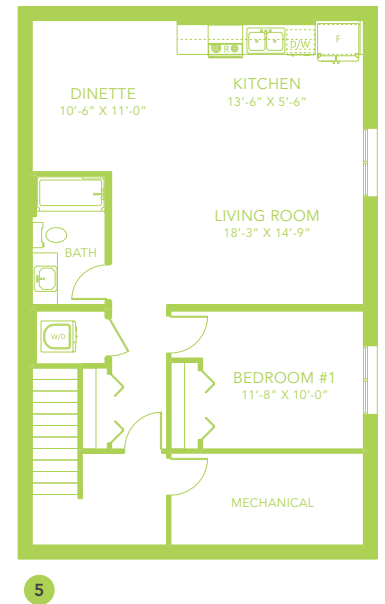

## 2245 SQ FT

MAIN FLOOR 1040 SQ FT

SECOND FLOOR 1205 SQ FT

3-4 BEDS

2.5-3 BATHS

3-4 BEDS

2.5-3 BATHS

2245 SQ FT

**OPTIONS**

- 1 Bench Options
- 2 Fireplace Options
- 3 Main Floor Bedroom with Full Bathroom
- 4 Side Entry
- 5 Legal Income Suite