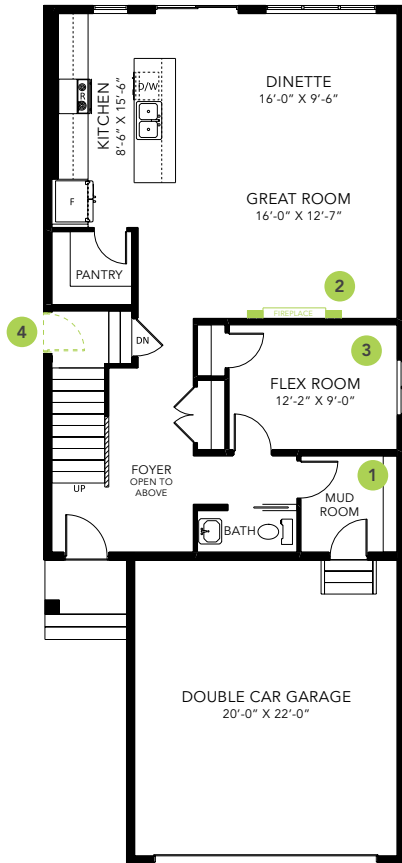

## 2245 SQ FT

MAIN FLOOR 1040 SQ FT

SECOND FLOOR 1205 SQ FT

3-4 BEDS

2.5-3 BATHS

3-4 BEDS

2.5-3 BATHS

2245 SQ FT

**OPTIONS**

- 1 Bench Options
- 2 Fireplace Options
- 3 Main Floor Bedroom with Full Bathroom
- 4 Side Entry
- 5 Legal Income Suite