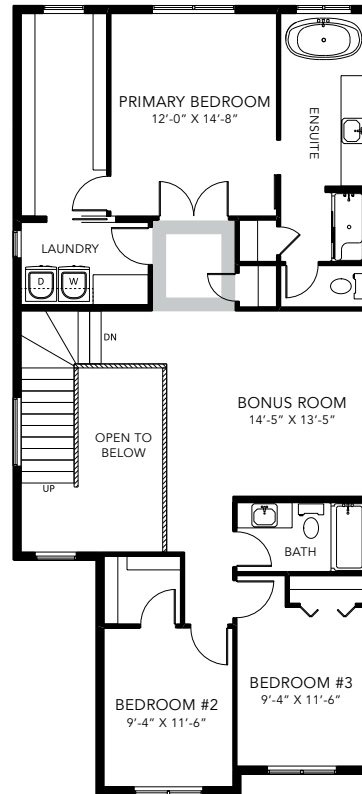

## 2245 SQ FT

MAIN FLOOR 1040 SQ FT

SECOND FLOOR 1205 SQ FT

3-4 BEDS

2.5-3 BATHS

3-4 BEDS

2.5-3 BATHS

2245 SQ FT

**OPTIONS**

- 1 Bench Options
- 2 Fireplace Options
- 3 Main Floor Bedroom with Full Bathroom
- 4 Side Entry
- 5 Legal Income Suite