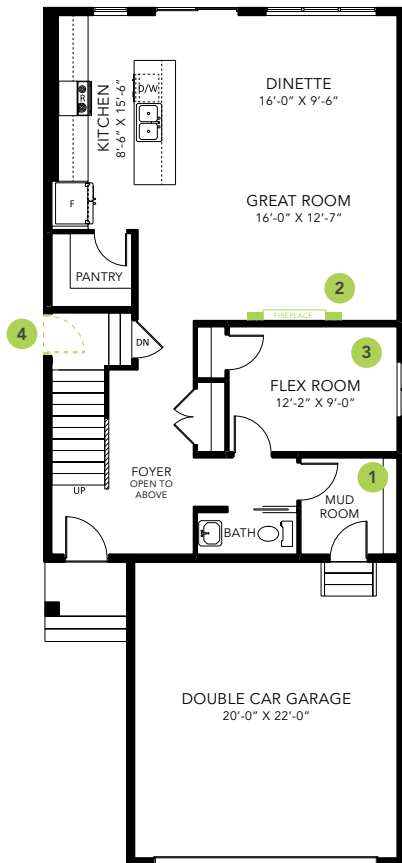

FREYA B

SINGLE FAMILY HOME

2245 SQ FT

MAIN FLOOR 1040 SQ FT

SECOND FLOOR 1205 SQ FT

3-4 BEDS

2.5-3 BATHS

3-4 BEDS

2.5-3 BATHS

2245 SQ FT

OPTIONS

- 1 Bench Options
- 2 Fireplace Options
- 3 Main Floor Bedroom with Full Bathroom
- 4 Side Entry
- 5 Legal Income Suite