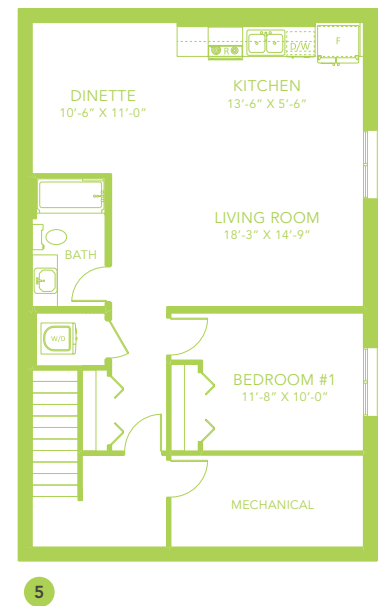

FREYA B

SINGLE FAMILY HOME

2245 SQ FT

MAIN FLOOR 1040 SQ FT

SECOND FLOOR 1205 SQ FT

3-4 BEDS

2.5-3 BATHS

3-4 BEDS

2.5-3 BATHS

2245 SQ FT

OPTIONS

- 1 Bench Options
- 2 Fireplace Options
- 3 Main Floor Bedroom with Full Bathroom
- 4 Side Entry
- 5 Legal Income Suite