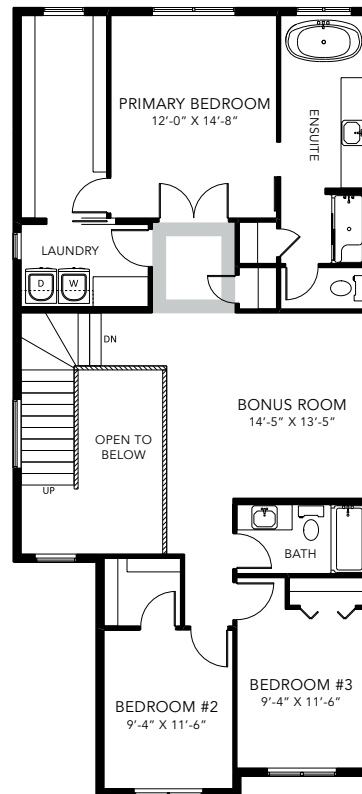

FREYA B

SINGLE FAMILY HOME

2245 SQ FT

MAIN FLOOR 1040 SQ FT

SECOND FLOOR 1205 SQ FT

3-4 BEDS

2.5-3 BATHS

3-4 BEDS

2.5-3 BATHS

2245 SQ FT

OPTIONS

- 1 Bench Options
- 2 Fireplace Options
- 3 Main Floor Bedroom with Full Bathroom
- 4 Side Entry
- 5 Legal Income Suite