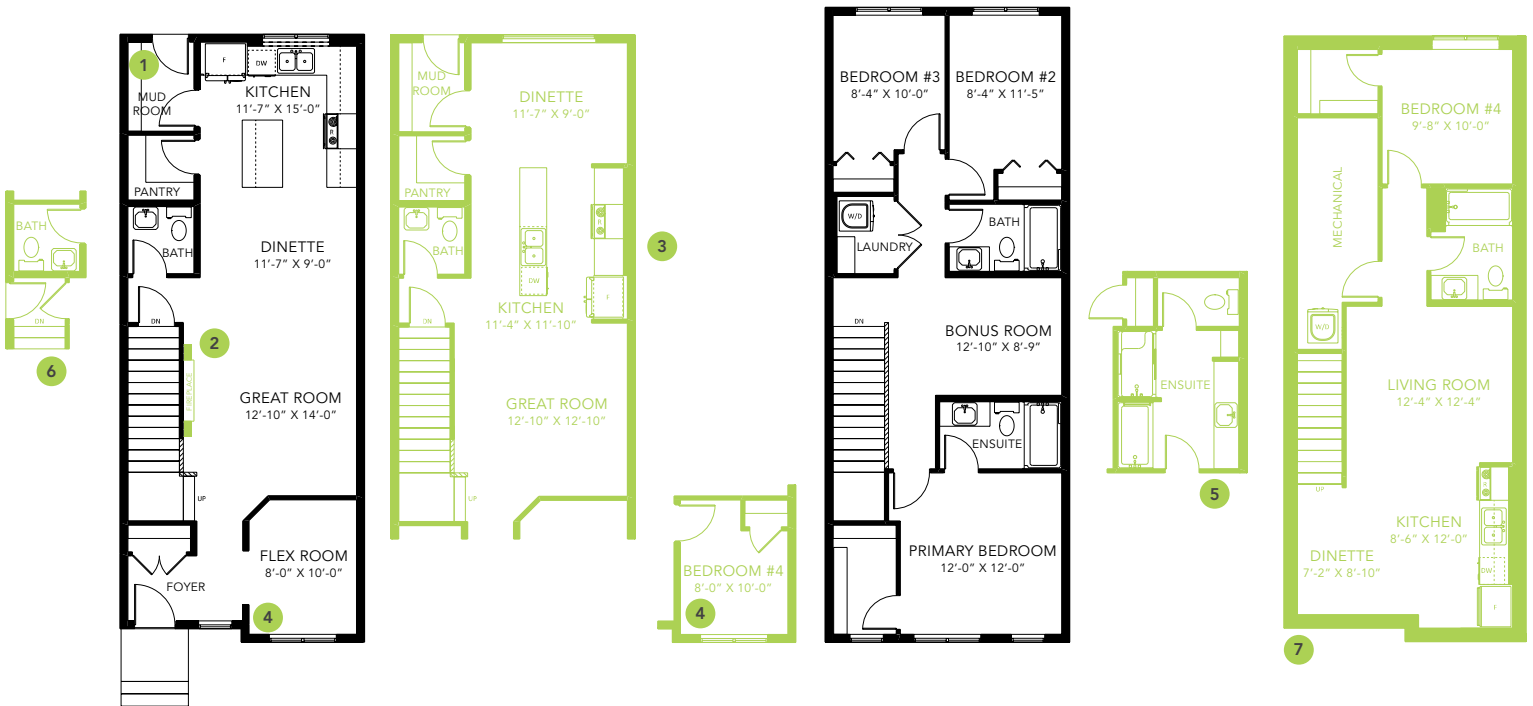

## 1592 SQ FT

MAIN FLOOR 801 SQ FT

SECOND FLOOR 791 SQ FT

3-4 BEDS

2.5 BATHS

3-4 BEDS

2.5 BATHS

1592 SQ FT

**OPTIONS**

- 1 Bench Options
- 2 Fireplace Options
- 3 Central Kitchen
- 4 Main Floor Bedroom
- 5 4 Piece Ensuite
- 6 Side Entry
- 7 Legal Income Suite