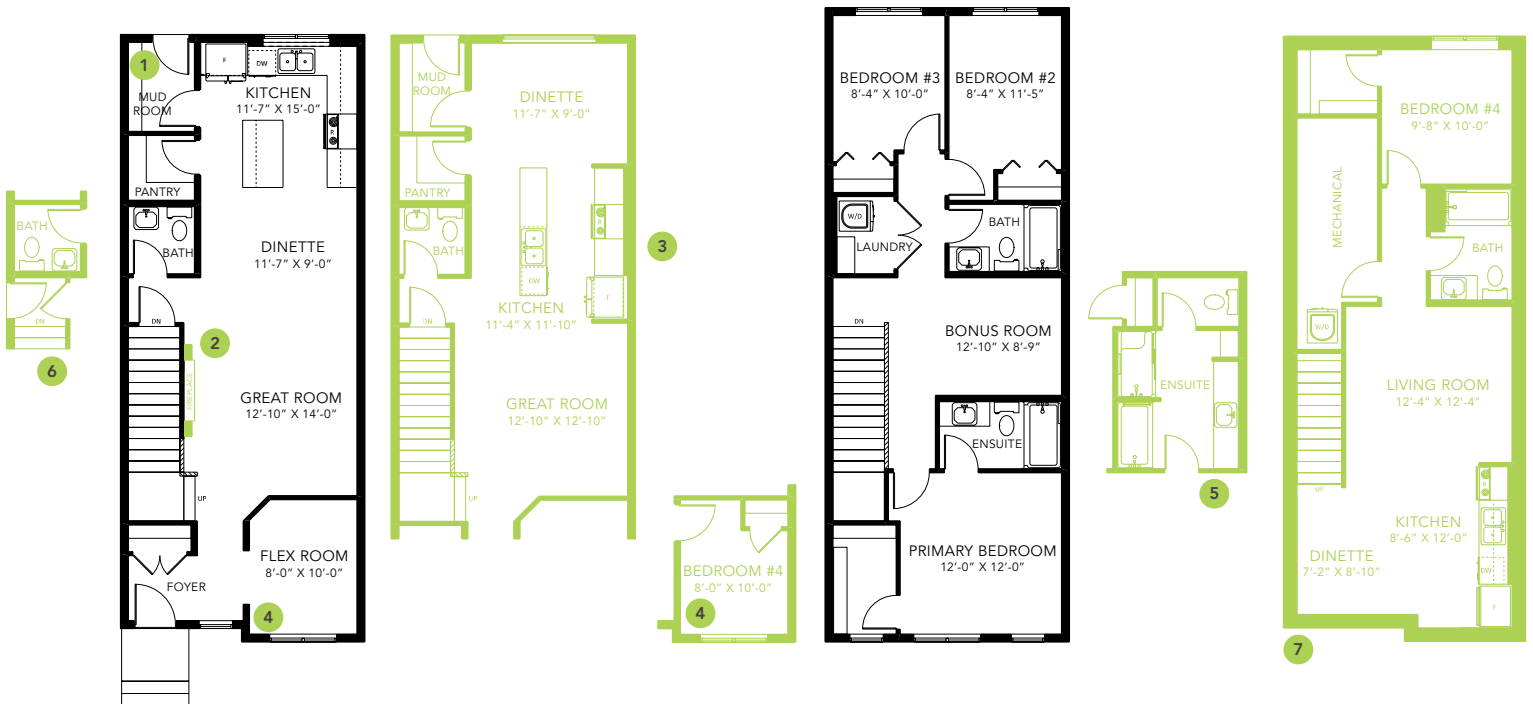

FLORA N

LANED HOME

1592 SQ FT

MAIN FLOOR 801 SQ FT

SECOND FLOOR 791 SQ FT

3-4 BEDS

2.5 BATHS

3-4 BEDS

2.5 BATHS

1592 SQ FT

OPTIONS

- 1 Bench Options
- 2 Fireplace Options
- 3 Central Kitchen
- 4 Main Floor Bedroom
- 5 4 Piece Ensuite
- 6 Side Entry
- 7 Legal Income Suite