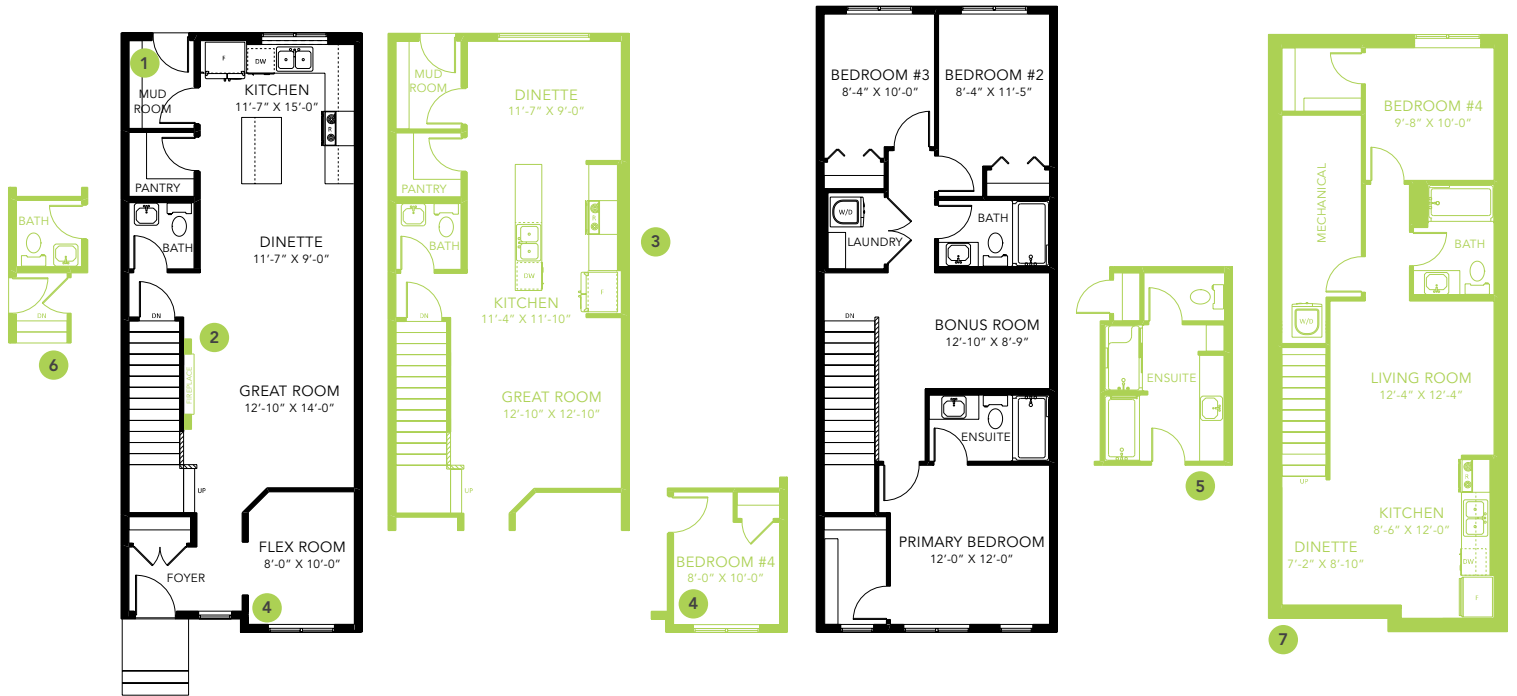

FLORA K

LANED HOME

1592 SQ FT

MAIN FLOOR 801 SQ FT

SECOND FLOOR 791 SQ FT

3-4 BEDS

2.5 BATHS

3-4 BEDS

2.5 BATHS

1592 SQ FT

OPTIONS

- 1 Bench Options
- 2 Fireplace Options
- 3 Central Kitchen
- 4 Main Floor Bedroom
- 5 4 Piece Ensuite
- 6 Side Entry
- 7 Legal Income Suite