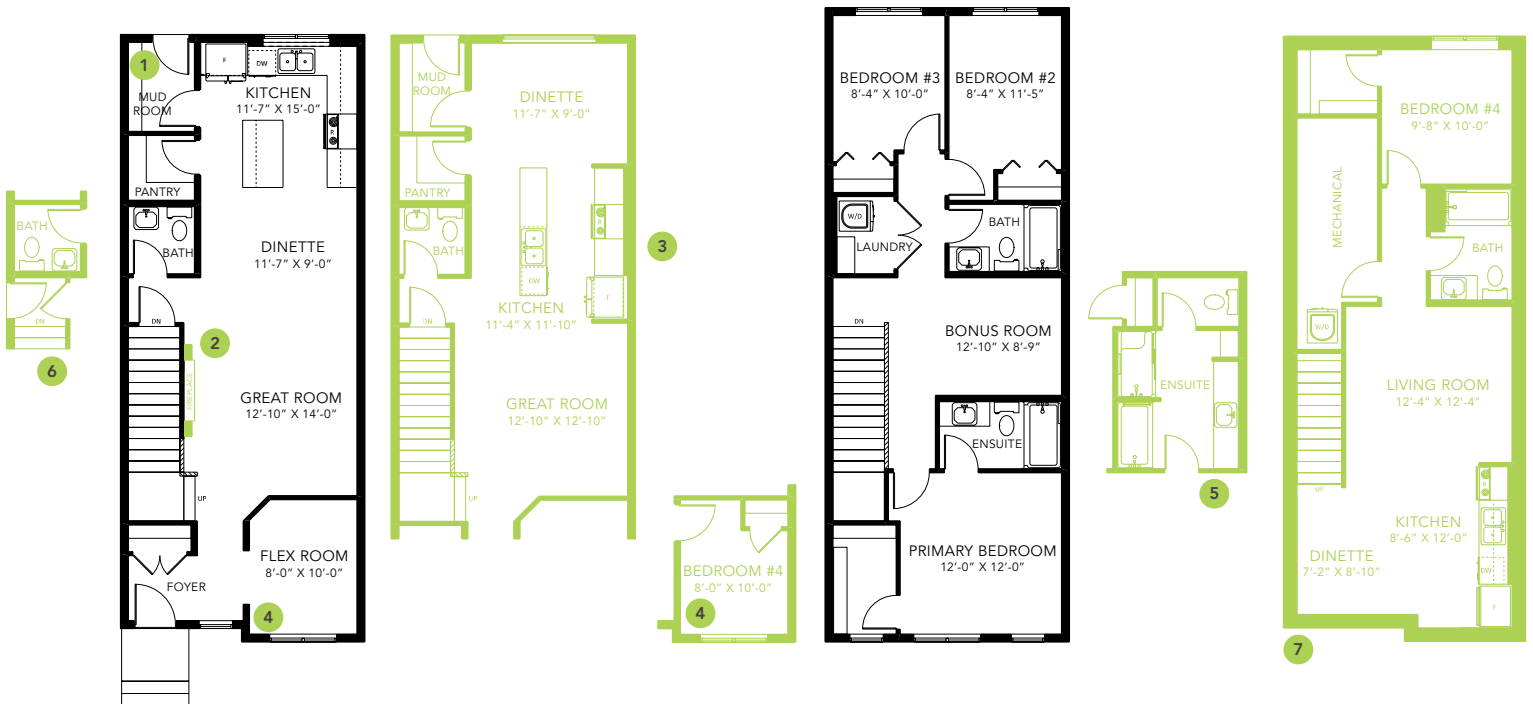

FLORA H

LANED HOME

1592 SQ FT

MAIN FLOOR 801 SQ FT

SECOND FLOOR 791 SQ FT

3-4 BEDS

2.5 BATHS

3-4 BEDS

2.5 BATHS

1592 SQ FT

OPTIONS

- 1 Bench Options
- 2 Fireplace Options
- 3 Central Kitchen
- 4 Main Floor Bedroom
- 5 4 Piece Ensuite
- 6 Side Entry
- 7 Legal Income Suite