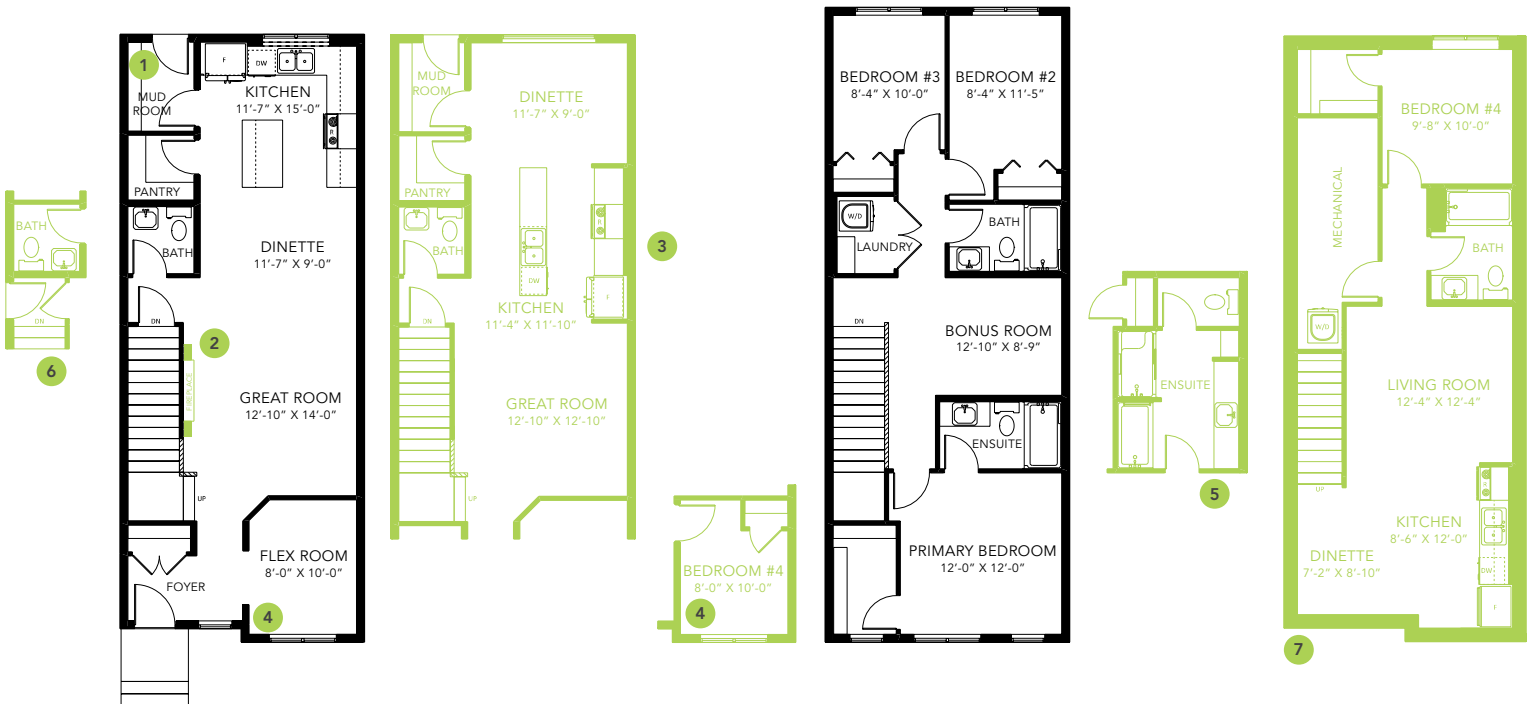

## 1592 SQ FT

MAIN FLOOR 801 SQ FT

SECOND FLOOR 791 SQ FT

3-4 BEDS

2.5 BATHS

3-4 BEDS

2.5 BATHS

1592 SQ FT

**OPTIONS**

- 1 Bench Options
- 2 Fireplace Options
- 3 Central Kitchen
- 4 Main Floor Bedroom
- 5 4 Piece Ensuite
- 6 Side Entry
- 7 Legal Income Suite