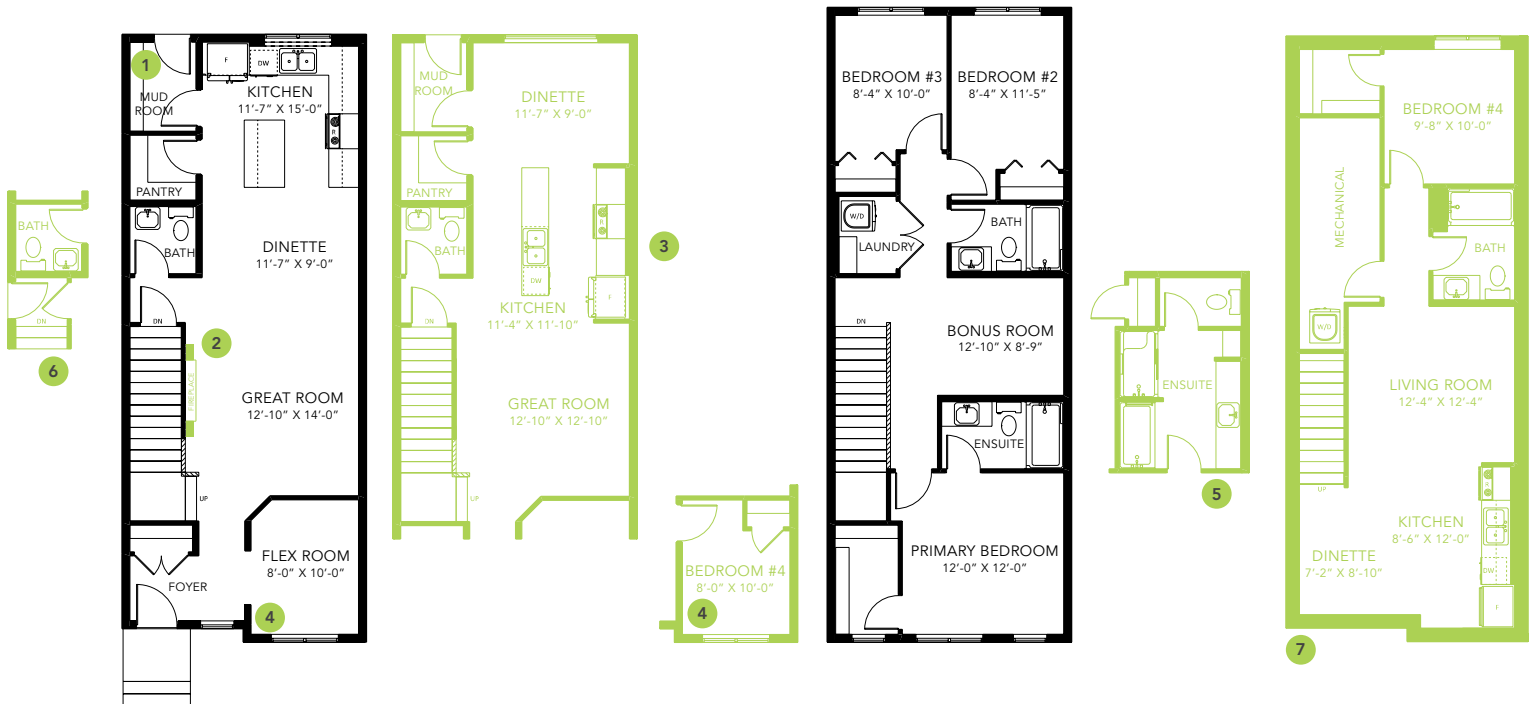

## 1592 SQ FT

MAIN FLOOR 801 SQ FT

SECOND FLOOR 791 SQ FT

3-4 BEDS

2.5 BATHS

3-4 BEDS

2.5 BATHS

1592 SQ FT

**OPTIONS**

- 1 Bench Options
- 2 Fireplace Options
- 3 Central Kitchen
- 4 Main Floor Bedroom
- 5 4 Piece Ensuite
- 6 Side Entry
- 7 Legal Income Suite