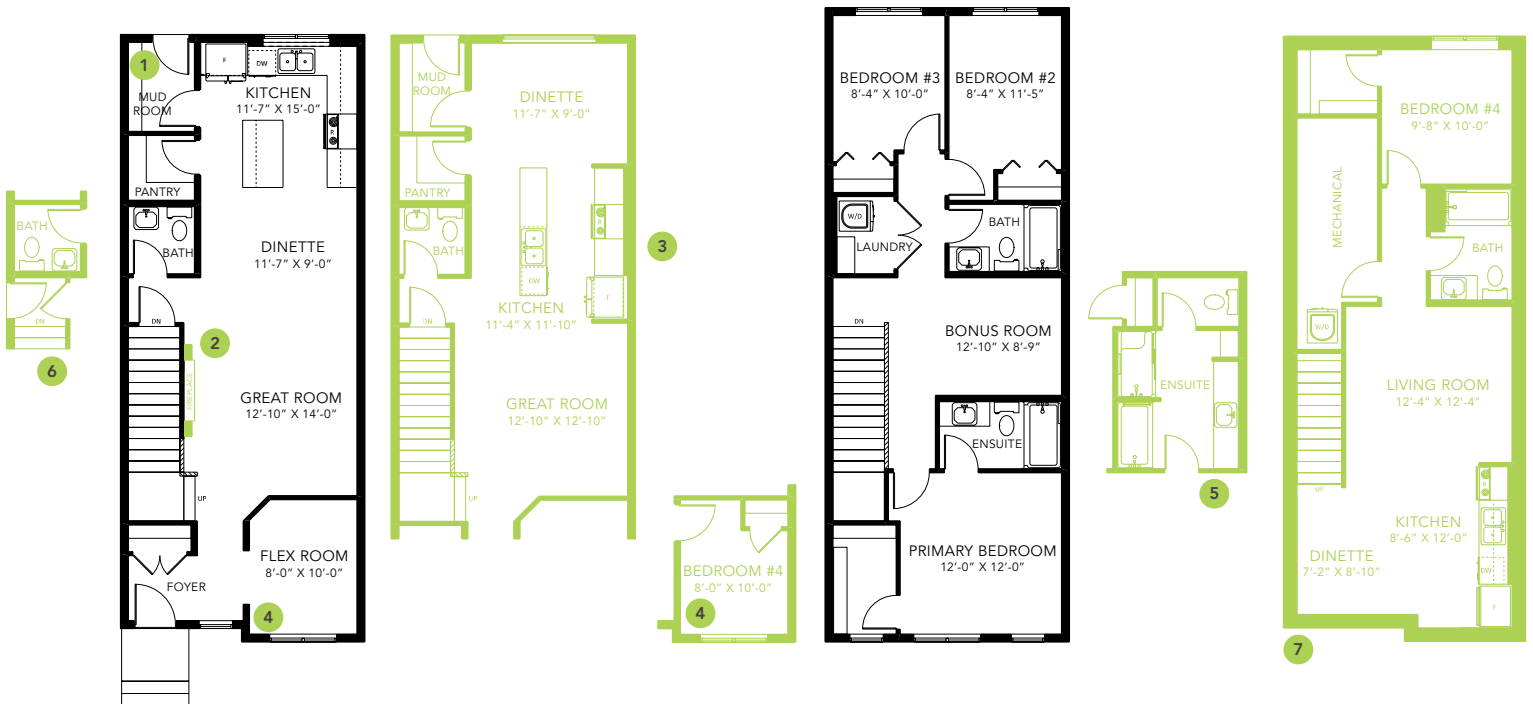

# FLORA B

LANED HOME

## 1592 SQ FT

MAIN FLOOR 801 SQ FT

SECOND FLOOR 791 SQ FT

3-4 BEDS

2.5 BATHS

3-4 BEDS

2.5 BATHS

1592 SQ FT

**OPTIONS**

- 1 Bench Options
- 2 Fireplace Options
- 3 Central Kitchen
- 4 Main Floor Bedroom
- 5 4 Piece Ensuite
- 6 Side Entry
- 7 Legal Income Suite