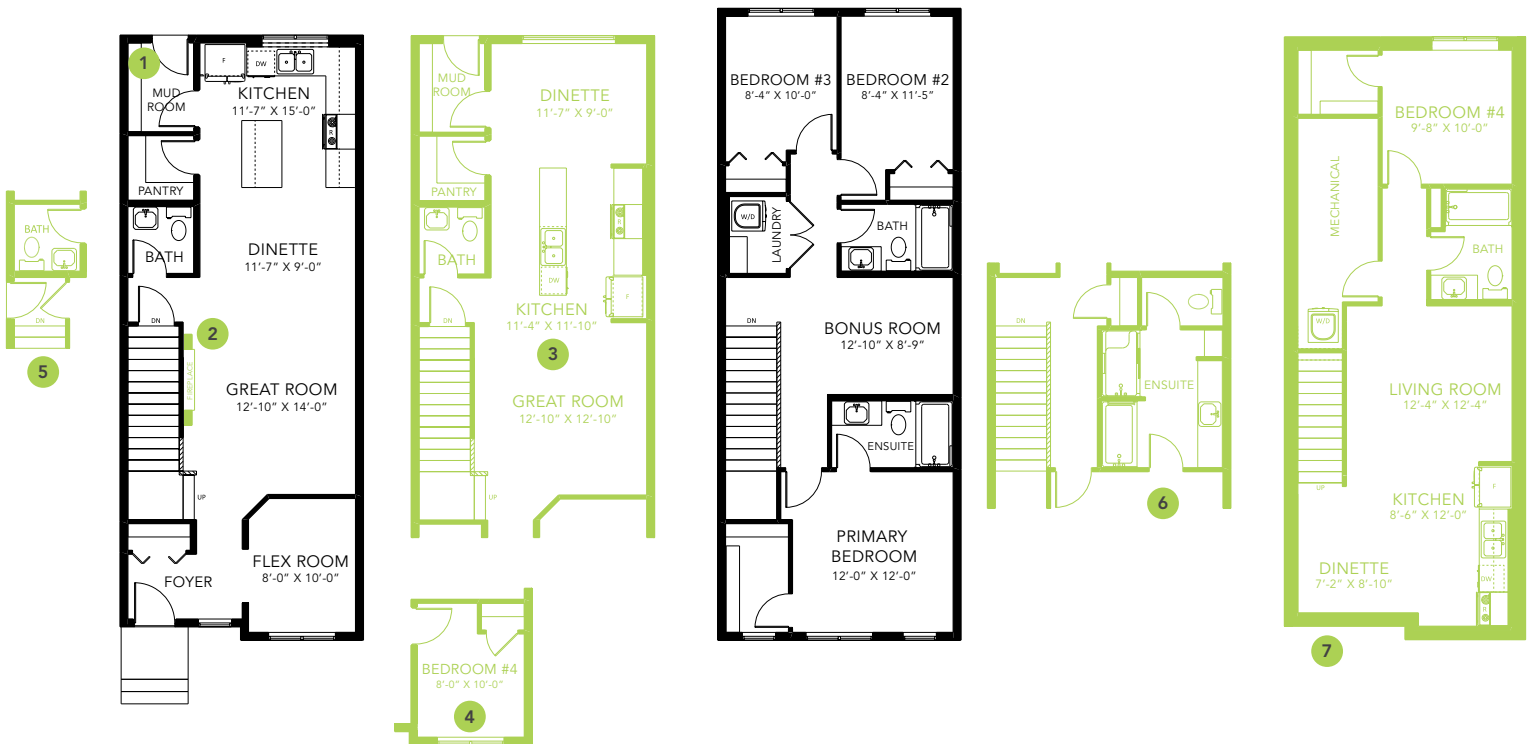

FLORA B

LANED HOME

1592 SQ FT

MAIN FLOOR 801 SQ FT

SECOND FLOOR 791 SQ FT

3-4 BEDS

2.5 BATHS

3-4 BEDS

2.5 BATHS

1592 SQ FT

OPTIONS

- 1 Bench Options
- 2 Fireplace Options
- 3 Central Kitchen
- 4 Main Floor Bedroom
- 5 Side Entry
- 6 4-Piece Ensuite
- 7 Legal Income Suite