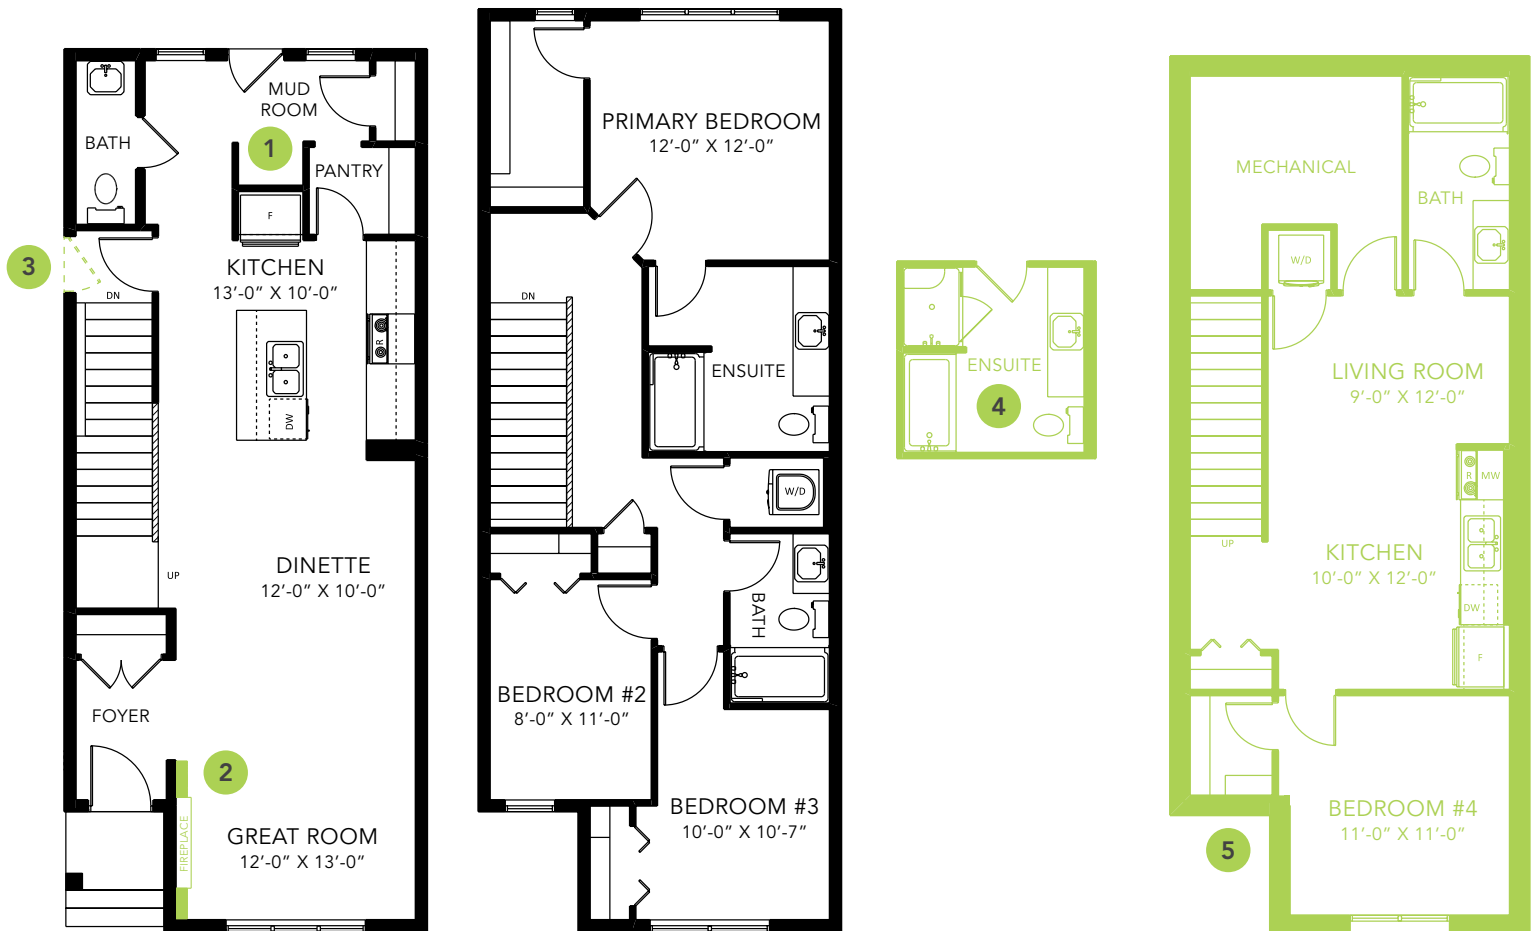

ELISE K

LANED HOME

1517 SQ FT

MAIN FLOOR 762 SQ FT

SECOND FLOOR 755 SQ FT

3 BEDS

2.5 BATHS

3 BEDS

2.5 BATHS

1517 SQ FT

OPTIONS

- 1 Bench Options
- 2 Fireplace Options
- 3 Side Entry
- 4 4 Piece Ensuite
- 5 Legal Income Suite