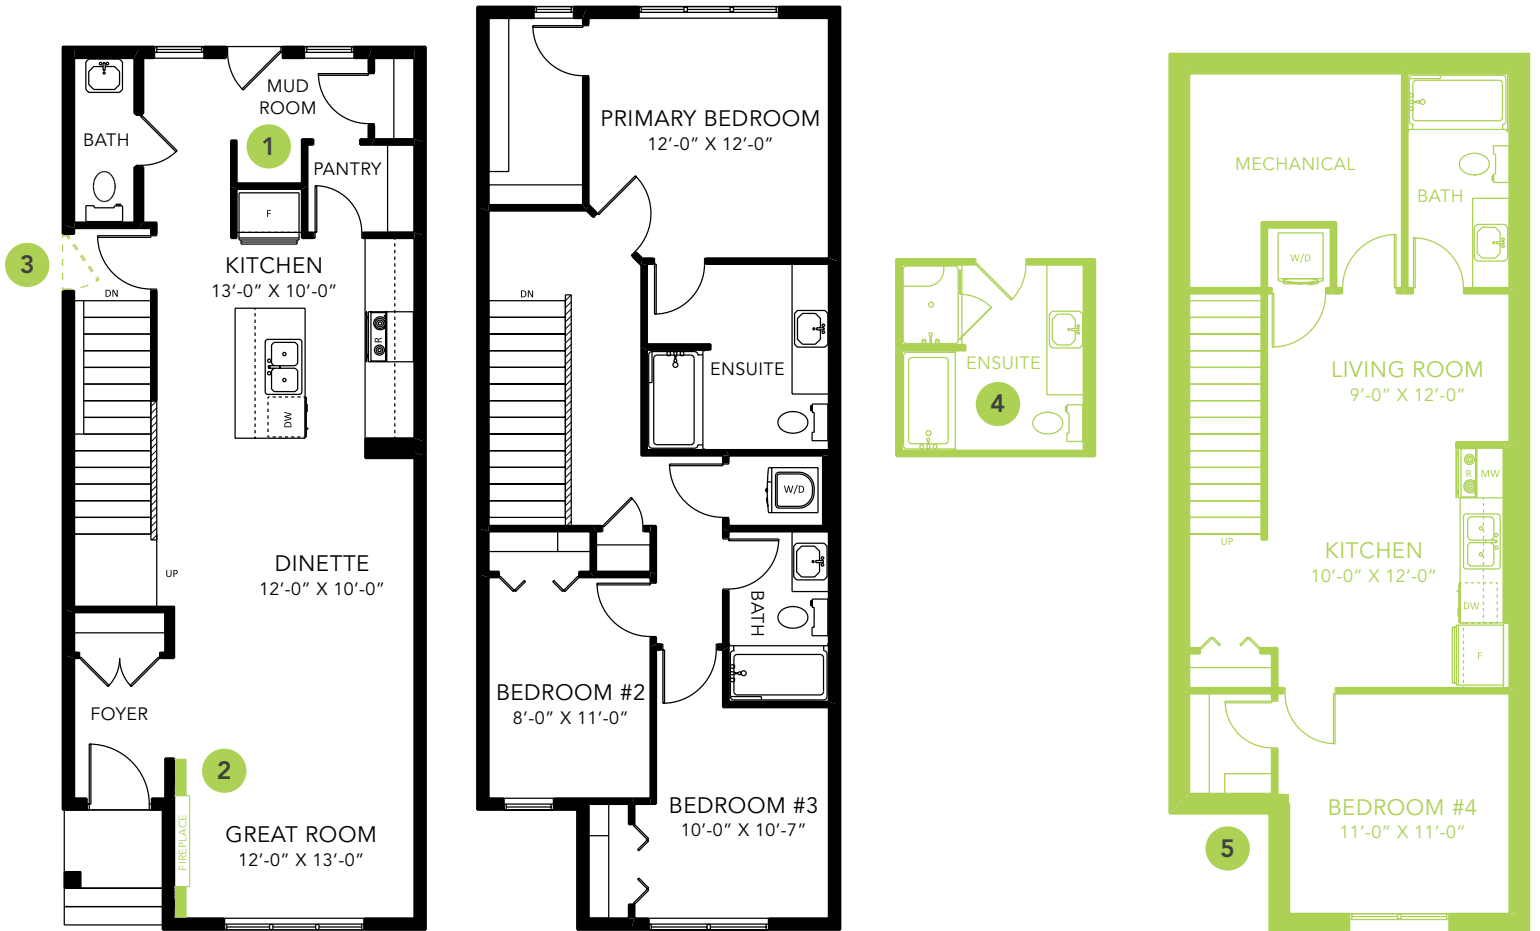

ELISE H

LANED HOME

1517 SQ FT

MAIN FLOOR 762 SQ FT

SECOND FLOOR 755 SQ FT

3 BEDS

2.5 BATHS

3 BEDS

2.5 BATHS

1517 SQ FT

OPTIONS

- 1 Bench Options
- 2 Fireplace Options
- 3 Side Entry
- 4 4 Piece Ensuite
- 5 Legal Income Suite