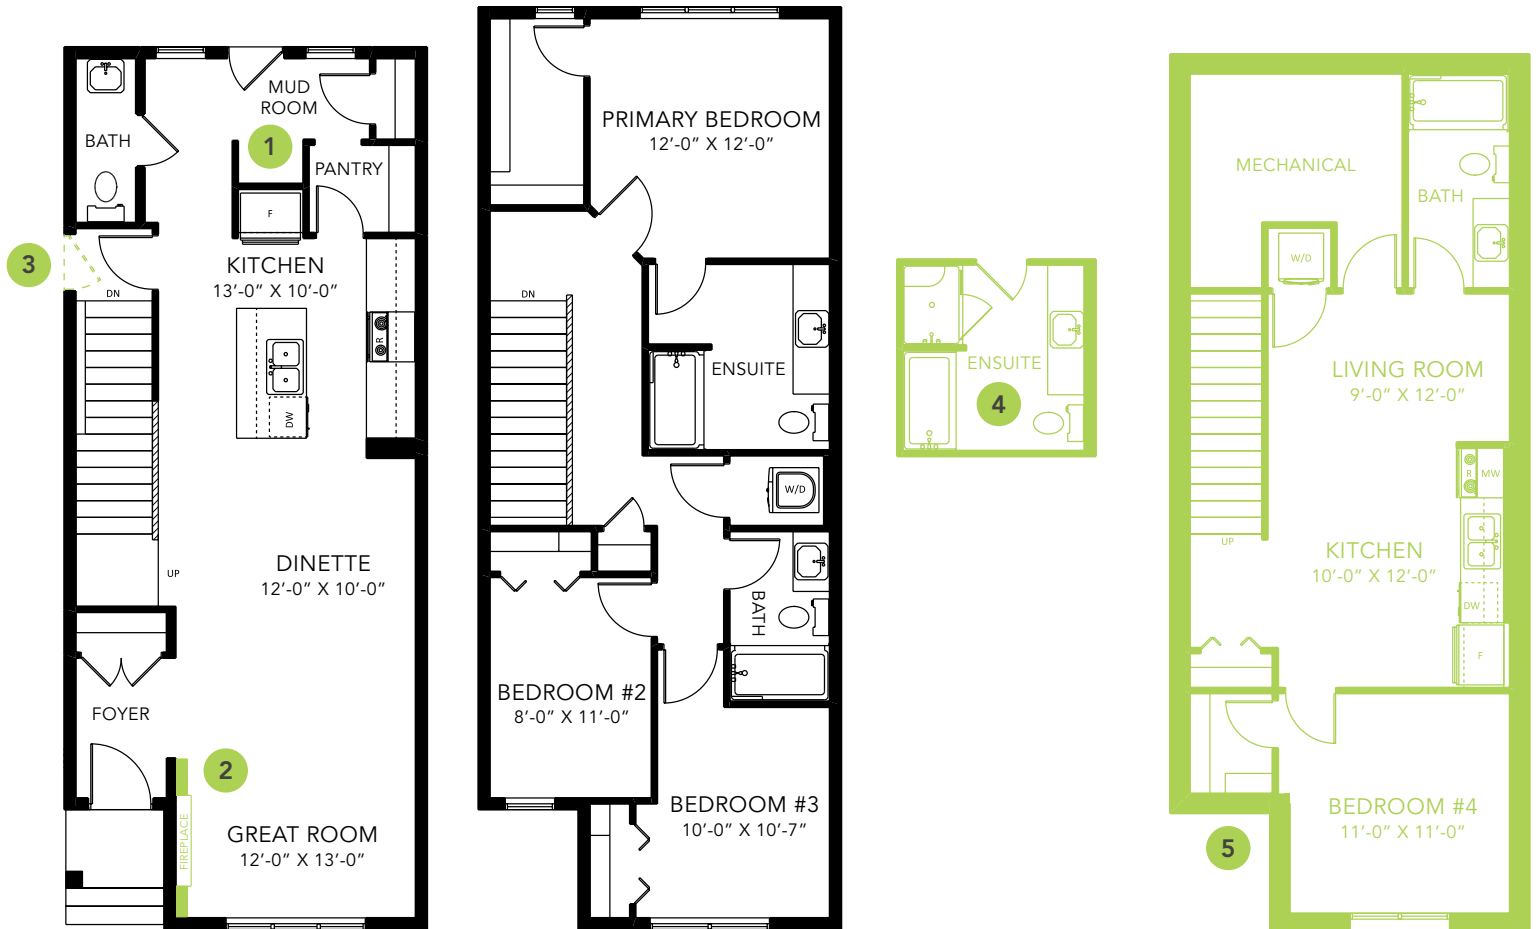

ELISE F

LANED HOME

1517 SQ FT

MAIN FLOOR 762 SQ FT

SECOND FLOOR 755 SQ FT

3 BEDS

2.5 BATHS

3 BEDS

2.5 BATHS

1517 SQ FT

OPTIONS

- 1 Bench Options
- 2 Fireplace Options
- 3 Side Entry
- 4 4 Piece Ensuite
- 5 Legal Income Suite