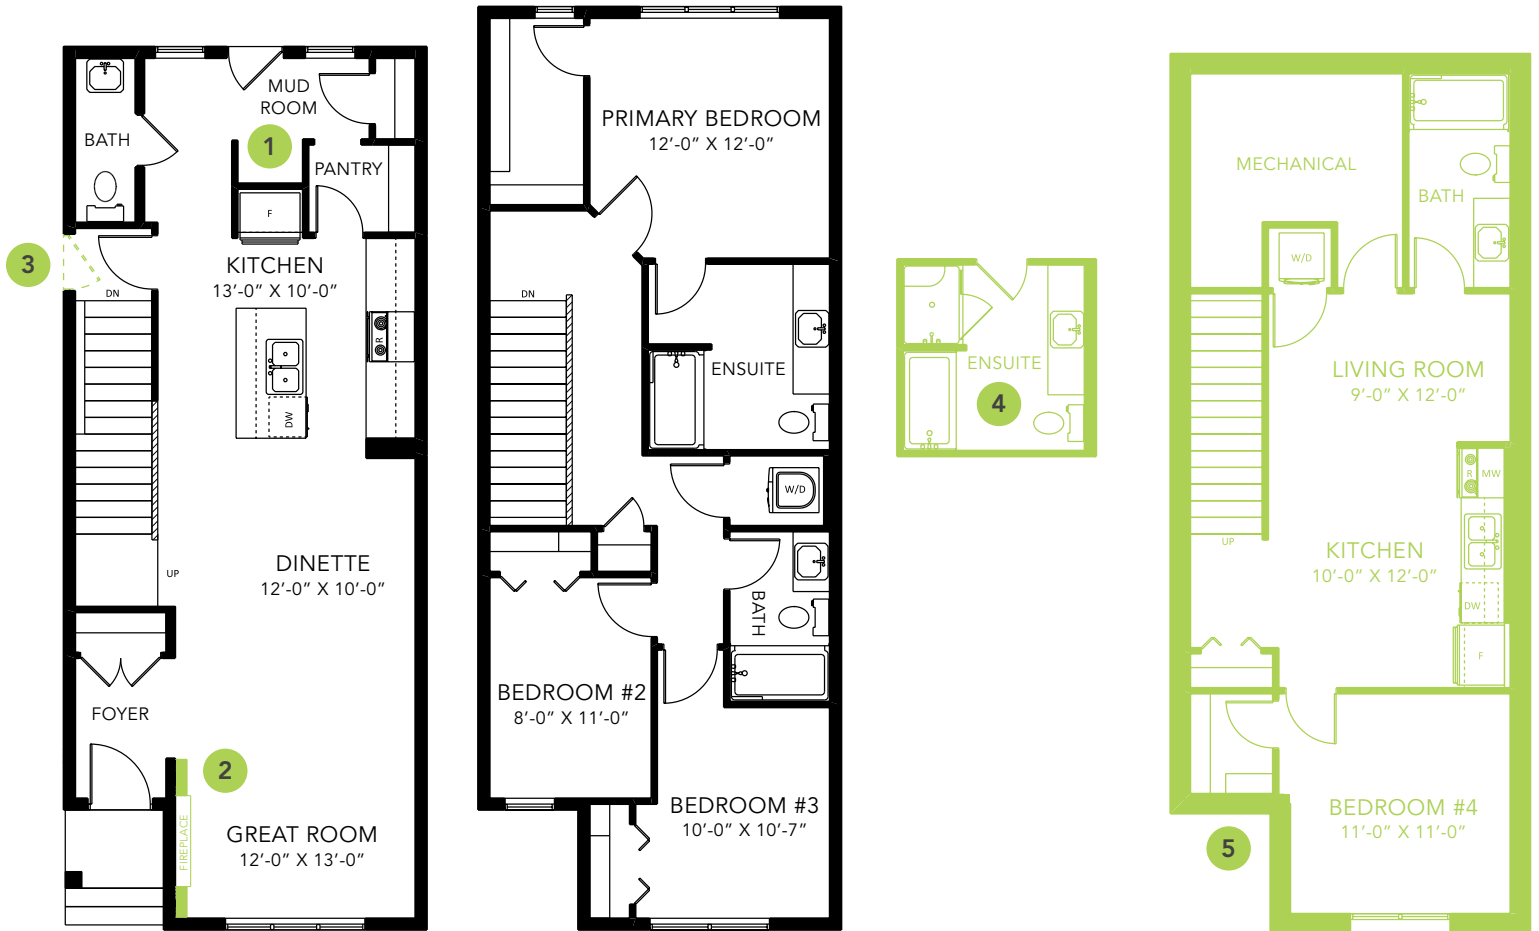

ELISE B

LANED HOME

1517 SQ FT

MAIN FLOOR 762 SQ FT

SECOND FLOOR 755 SQ FT

3 BEDS

2.5 BATHS

3 BEDS

2.5 BATHS

1517 SQ FT

OPTIONS

- 1** Bench Options
- 2** Fireplace Options
- 3** Side Entry
- 4** 4 Piece Ensuite
- 5** Legal Income Suite