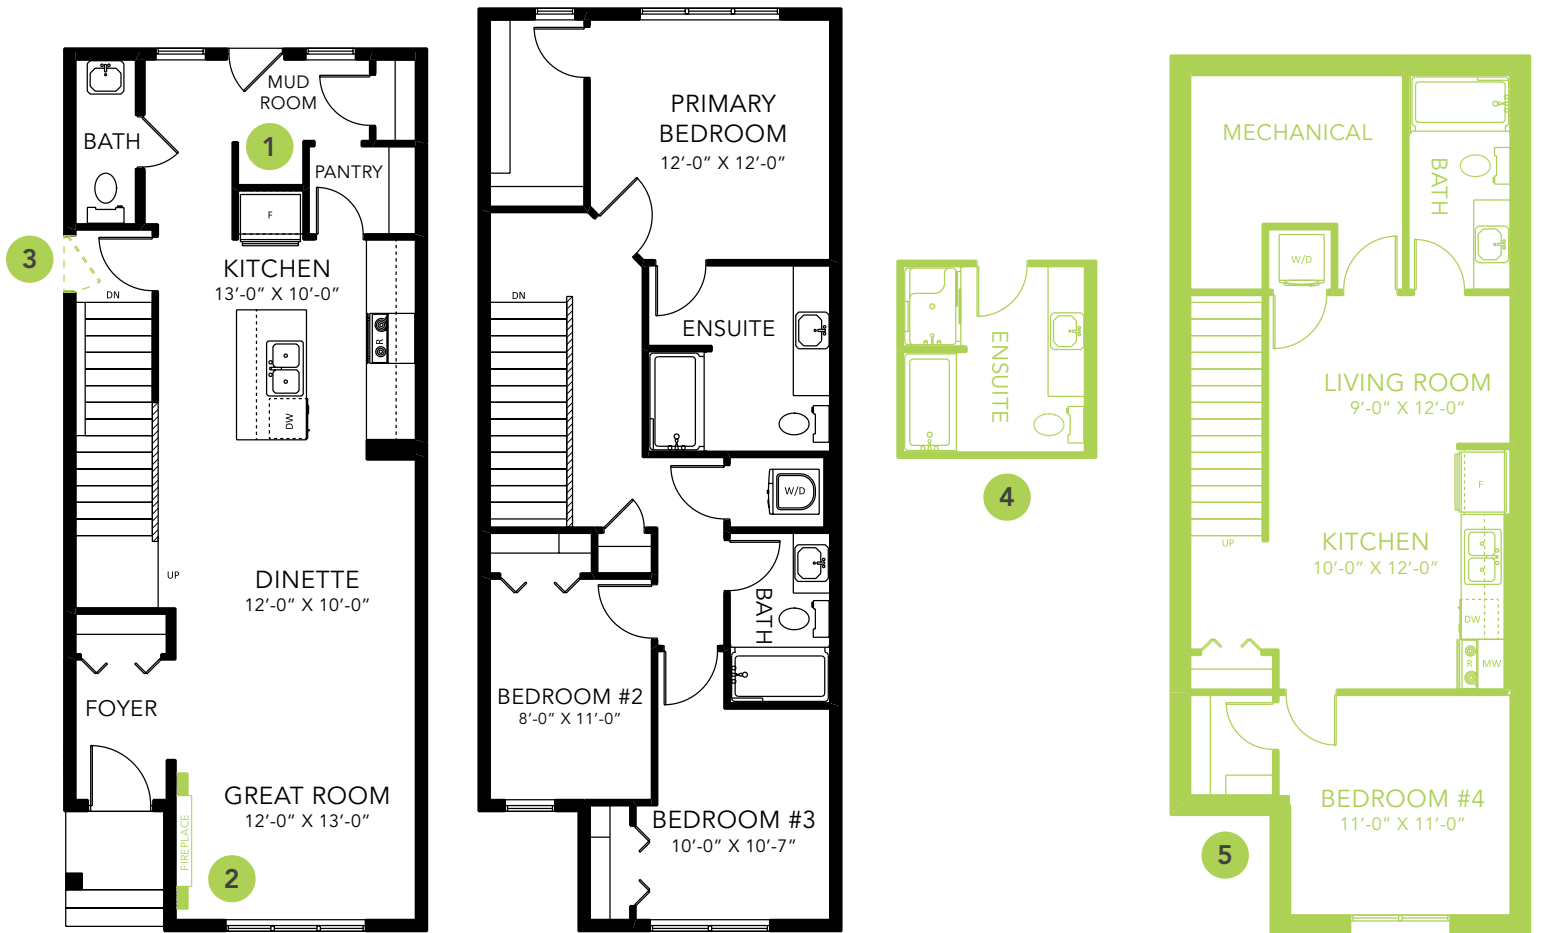

ELISE B

LANED HOME

1517 SQ FT

MAIN FLOOR 762 SQ FT

SECOND FLOOR 755 SQ FT

3 BEDS

2.5 BATHS

3 BEDS

2.5 BATHS

1517 SQ FT

OPTIONS

- 1 Bench Options
- 2 Fireplace Options
- 3 Side Entry
- 4 4-Piece Ensuite
- 5 Legal Income Suite