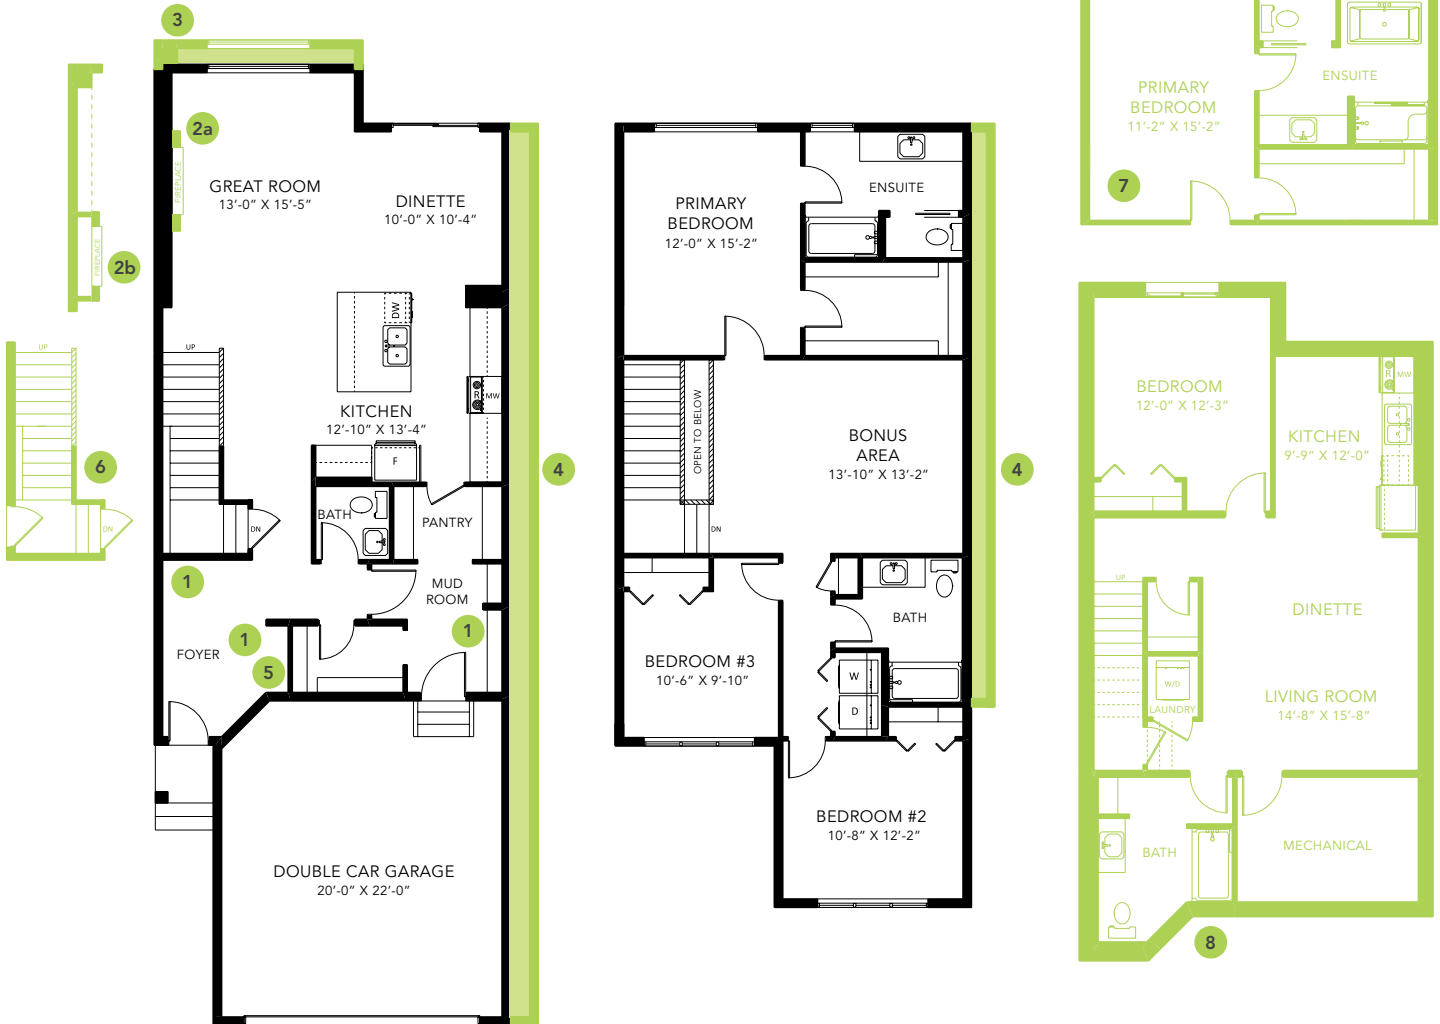

ELENA P

SINGLE FAMILY HOME

2088 SQ FT

MAIN FLOOR 1011 SQ FT

SECOND FLOOR 1077 SQ FT

3 BEDS

2.5 BATHS

3 BEDS

2.5 BATHS

2088 SQ FT

OPTIONS

- 1 Bench Options
- 2 Fireplace Options
- 3 Lengthen Great Room By 2'
- 4 Widen Entire Home By 2'
- 5 Counter Option
- 6 Side Entry
- 7 4 Piece Ensuite
- 8 Legal income Suite