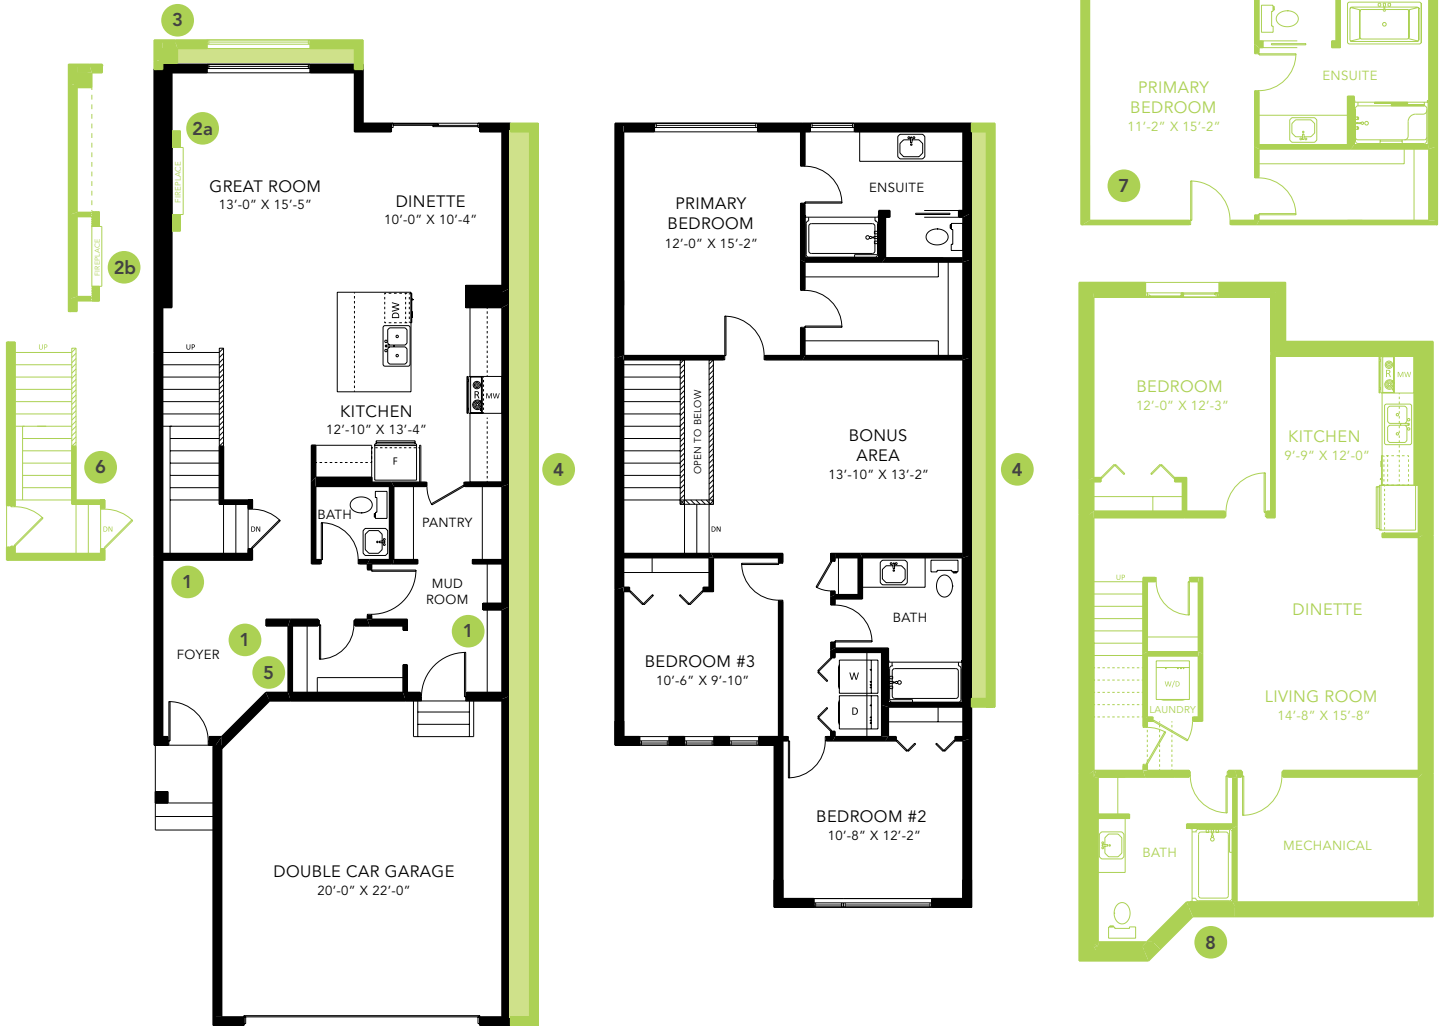

ELENA K

SINGLE FAMILY HOME

2088 SQ FT

MAIN FLOOR 1011 SQ FT

SECOND FLOOR 1077 SQ FT

3 BEDS

2.5 BATHS

3 BEDS

2.5 BATHS

2088 SQ FT

OPTIONS

- 1 Bench Options
- 2 Fireplace Options
- 3 Lengthen Great Room By 2'
- 4 Widen Entire Home By 2'
- 5 Counter Option
- 6 Side Entry
- 7 4 Piece Ensuite
- 8 Legal income Suite