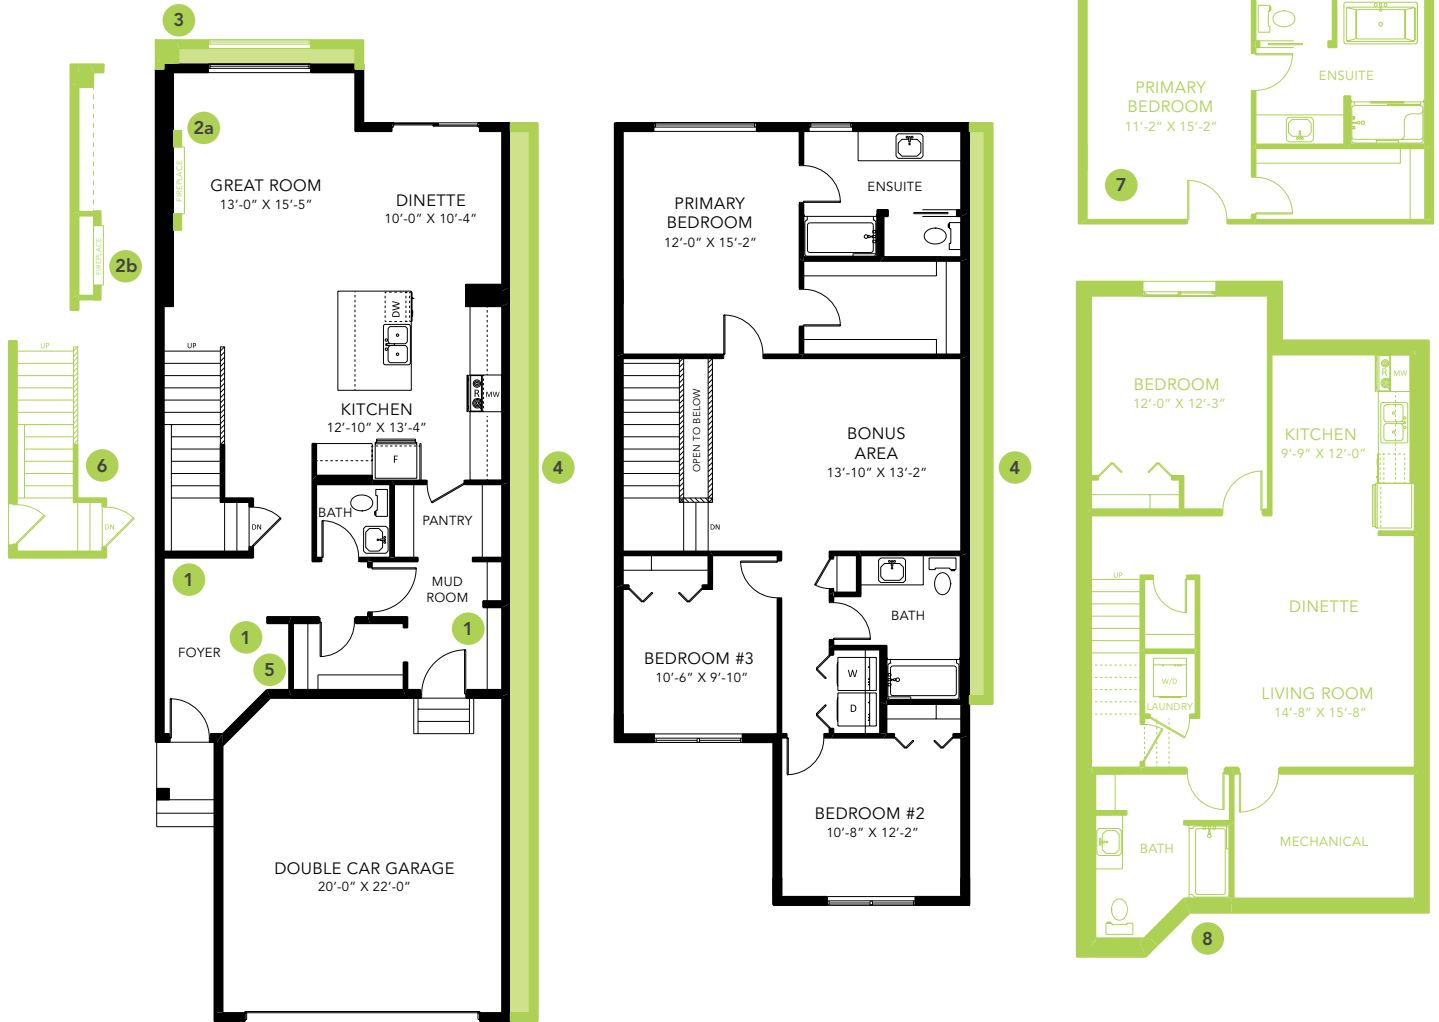

ELENA F

SINGLE FAMILY HOME

2088 SQ FT

MAIN FLOOR 1011 SQ FT

SECOND FLOOR 1077 SQ FT

3 BEDS

2.5 BATHS

3 BEDS

2.5 BATHS

2088 SQ FT

OPTIONS

- 1 Bench Options
- 2 Fireplace Options
- 3 Lengthen Great Room By 2'
- 4 Widen Entire Home By 2'
- 5 Counter Option
- 6 Side Entry
- 7 4 Piece Ensuite
- 8 Legal income Suite