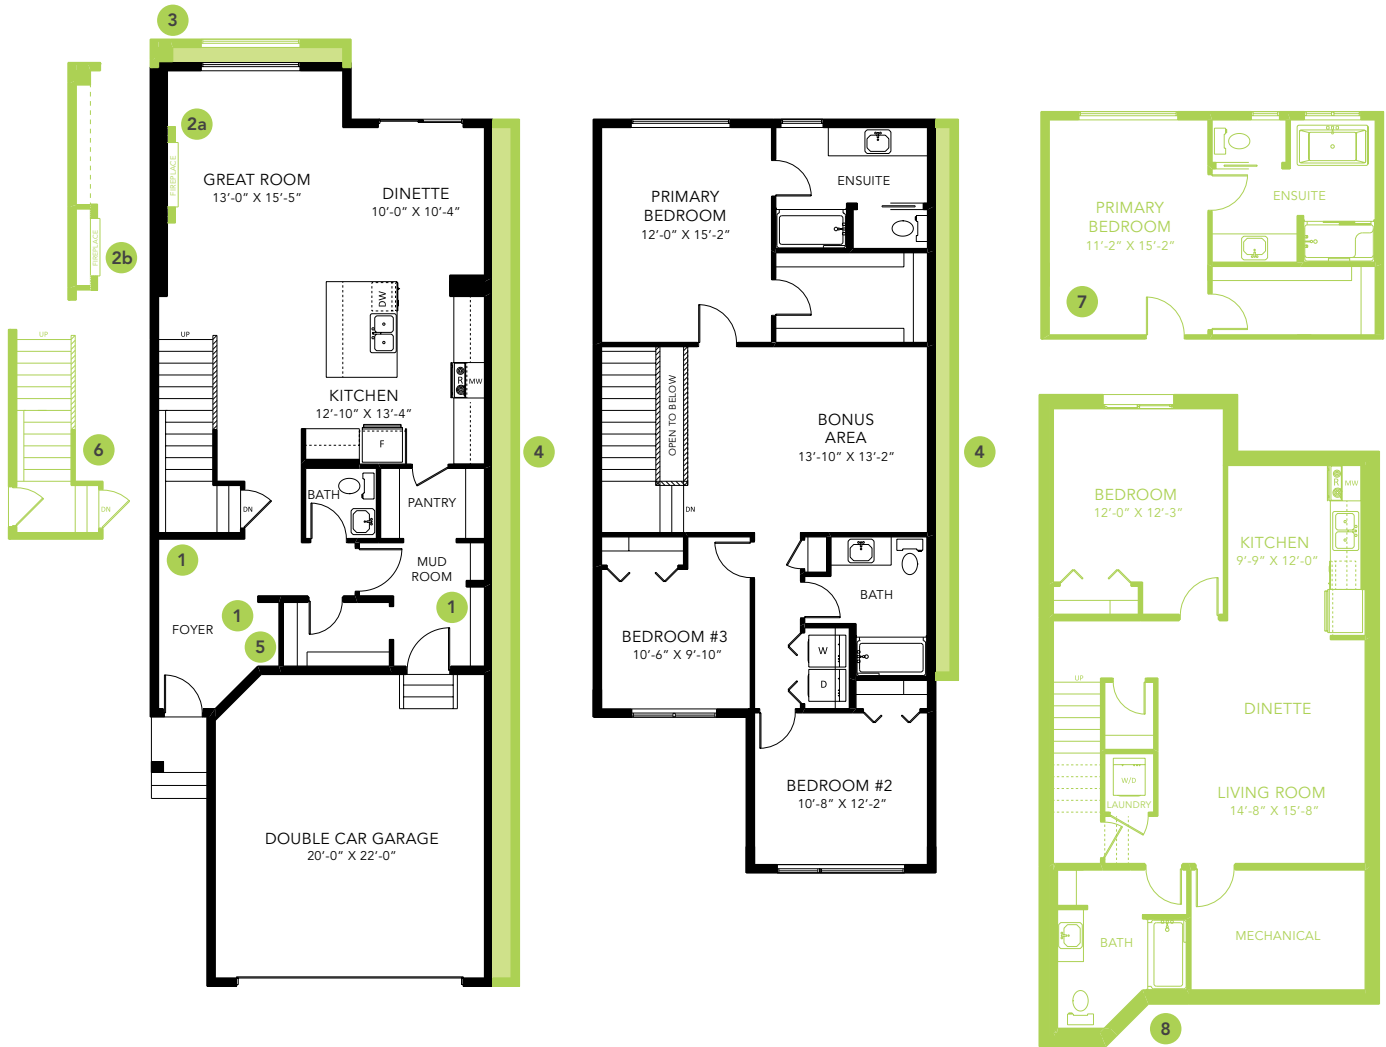

ELENA K

SINGLE FAMILY HOME - CAMBRIAN

2088 SQ FT

MAIN FLOOR 1011 SQ FT

SECOND FLOOR 1077 SQ FT

3 BEDS

2.5 BATHS

3 BEDS

2.5 BATHS

2088 SQ FT

OPTIONS

- 1 Bench Options
- 2 Fireplace Options
- 3 Lengthen Great Room By 2'
- 4 Widen Entire Home By 2'
- 5 Counter Option
- 6 Side Entry
- 7 4 Piece Ensuite
- 8 Legal income Suite