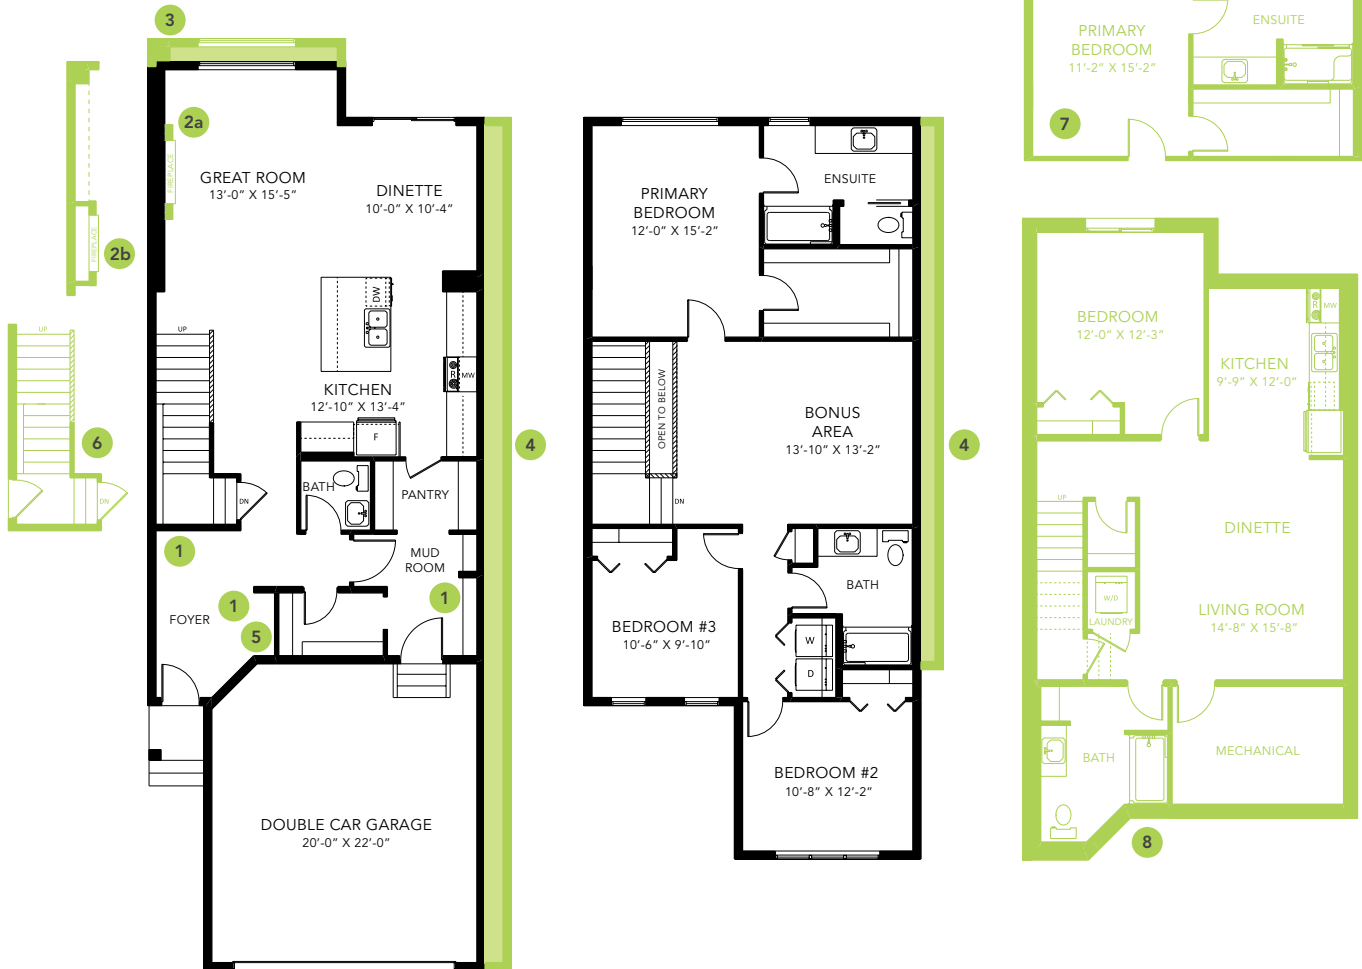

# ELENA B

SINGLE FAMILY HOME

## 2088 SQ FT

MAIN FLOOR 1011 SQ FT

SECOND FLOOR 1077 SQ FT

3 BEDS

2.5 BATHS

3 BEDS

2.5 BATHS

2088 SQ FT

**OPTIONS**

- 1 Bench Options
- 2 Fireplace Options
- 3 Lengthen Great Room By 2'
- 4 Widen Entire Home By 2'
- 5 Counter Option
- 6 Side Entry
- 7 4 Piece Ensuite
- 8 Legal income Suite