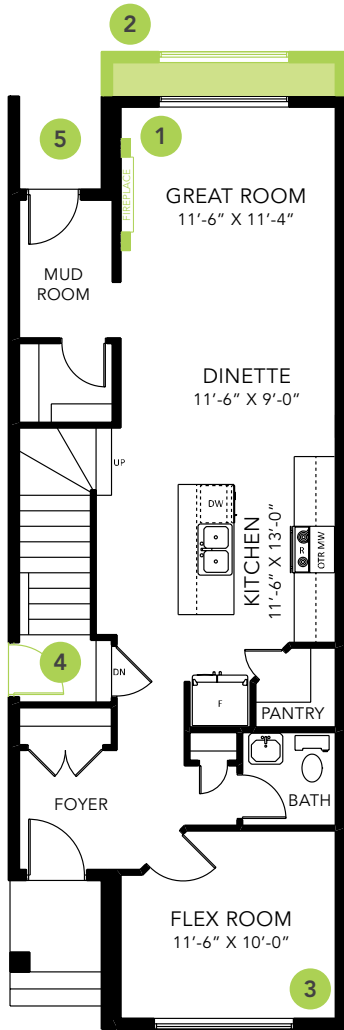

AURORA K

LANED HOME

1705 SQ FT

MAIN FLOOR 835 SQ FT

SECOND FLOOR 870 SQ FT

3-4 BEDS

2.5-3 BATHS

3-4 BEDS

2.5-3 BATHS

1705 SQ FT

OPTIONS

- 1 Fireplace Options
- 2 Lengthen Great Room By 2'
- 3 Main Floor Bedroom with Full Bathroom
- 4 Side Entry
- 5 Rear Veranda
- 6 Legal Income Suite