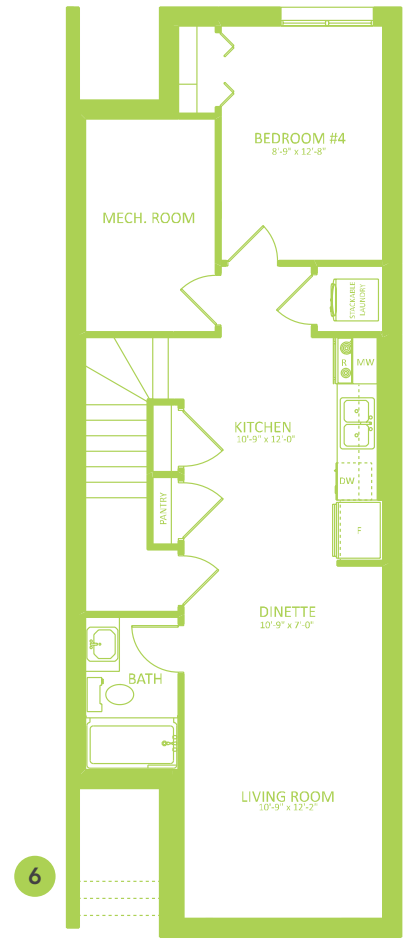

AURORA K

LANED HOME

1705 SQ FT

MAIN FLOOR 835 SQ FT

SECOND FLOOR 870 SQ FT

3-4 BEDS

2.5-3 BATHS

3-4 BEDS

2.5-3 BATHS

1705 SQ FT

OPTIONS

- 1 Fireplace Options
- 2 Lengthen Great Room By 2'
- 3 Main Floor Bedroom with Full Bathroom
- 4 Side Entry
- 5 Rear Veranda
- 6 Legal Income Suite