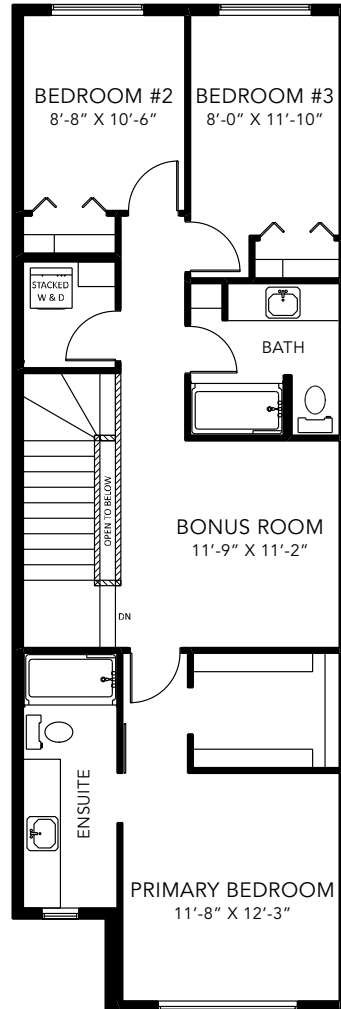

AURORA K

LANED HOME

1705 SQ FT

MAIN FLOOR 835 SQ FT

SECOND FLOOR 870 SQ FT

3-4 BEDS

2.5-3 BATHS

3-4 BEDS

2.5-3 BATHS

1705 SQ FT

OPTIONS

- 1 Fireplace Options
- 2 Lengthen Great Room By 2'
- 3 Main Floor Bedroom with Full Bathroom
- 4 Side Entry
- 5 Rear Veranda
- 6 Legal Income Suite