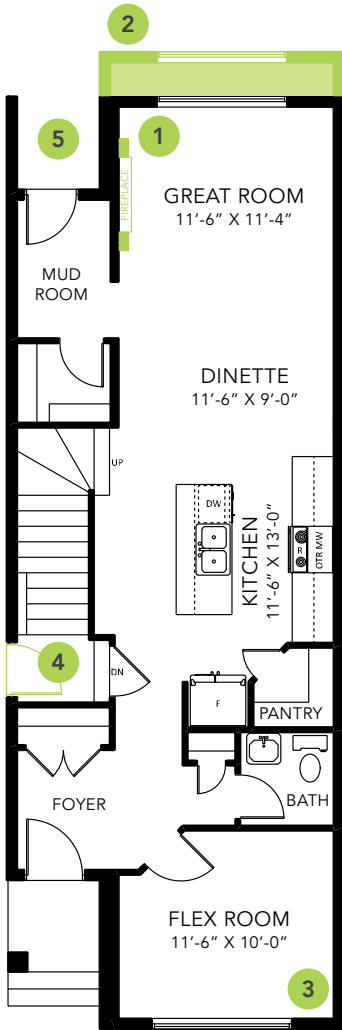

AURORA H

LANED HOME

1705 SQ FT

MAIN FLOOR 835 SQ FT

SECOND FLOOR 870 SQ FT

3-4 BEDS

2.5-3 BATHS

3-4 BEDS

2.5-3 BATHS

1705 SQ FT

OPTIONS

- 1 Fireplace Options
- 2 Lengthen Great Room By 2'
- 3 Main Floor Bedroom with Full Bathroom
- 4 Side Entry
- 5 Rear Veranda
- 6 Legal Income Suite