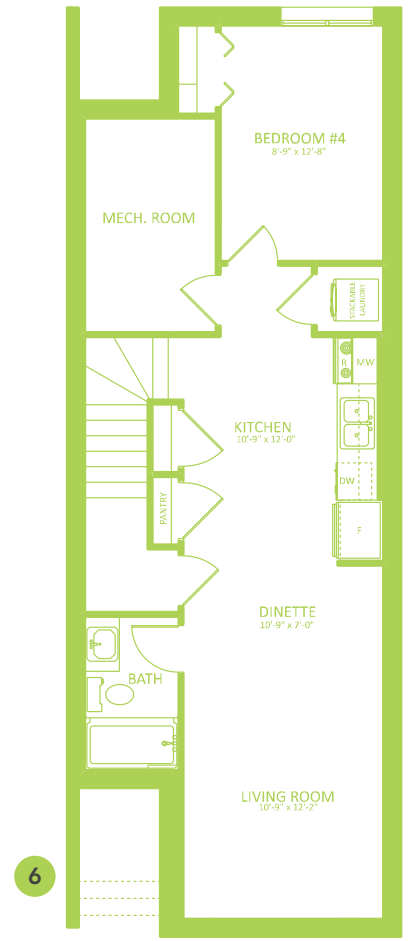

AURORA H

LANED HOME

1705 SQ FT

MAIN FLOOR 835 SQ FT

SECOND FLOOR 870 SQ FT

3-4 BEDS

2.5-3 BATHS

3-4 BEDS

2.5-3 BATHS

1705 SQ FT

OPTIONS

- 1 Fireplace Options
- 2 Lengthen Great Room By 2'
- 3 Main Floor Bedroom with Full Bathroom
- 4 Side Entry
- 5 Rear Veranda
- 6 Legal Income Suite