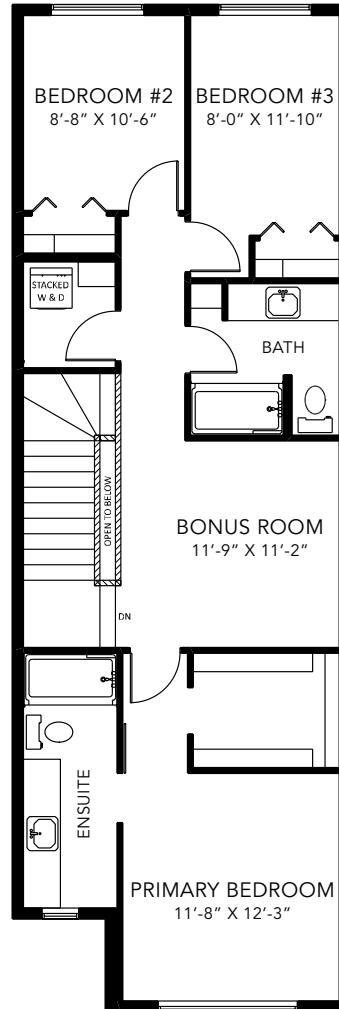

AURORA H

LANED HOME

1705 SQ FT

MAIN FLOOR 835 SQ FT

SECOND FLOOR 870 SQ FT

3-4 BEDS

2.5-3 BATHS

3-4 BEDS

2.5-3 BATHS

1705 SQ FT

OPTIONS

- 1 Fireplace Options
- 2 Lengthen Great Room By 2'
- 3 Main Floor Bedroom with Full Bathroom
- 4 Side Entry
- 5 Rear Veranda
- 6 Legal Income Suite