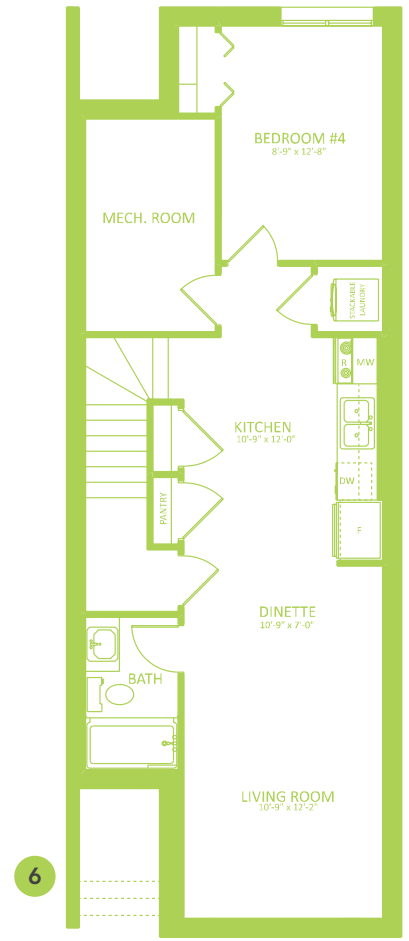

## 1705 SQ FT

MAIN FLOOR 835 SQ FT

SECOND FLOOR 870 SQ FT

3-4 BEDS

2.5-3 BATHS

3-4 BEDS

2.5-3 BATHS

1705 SQ FT

**OPTIONS**

- 1 Fireplace Options
- 2 Lengthen Great Room By 2'
- 3 Main Floor Bedroom with Full Bathroom
- 4 Side Entry
- 5 Rear Veranda
- 6 Legal Income Suite