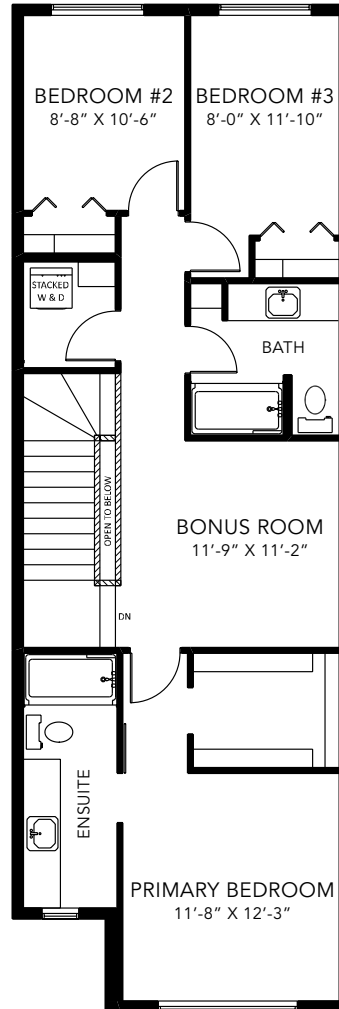

## 1705 SQ FT

MAIN FLOOR 835 SQ FT

SECOND FLOOR 870 SQ FT

3-4 BEDS

2.5-3 BATHS

3-4 BEDS

2.5-3 BATHS

1705 SQ FT

**OPTIONS**

- 1 Fireplace Options
- 2 Lengthen Great Room By 2'
- 3 Main Floor Bedroom with Full Bathroom
- 4 Side Entry
- 5 Rear Veranda
- 6 Legal Income Suite