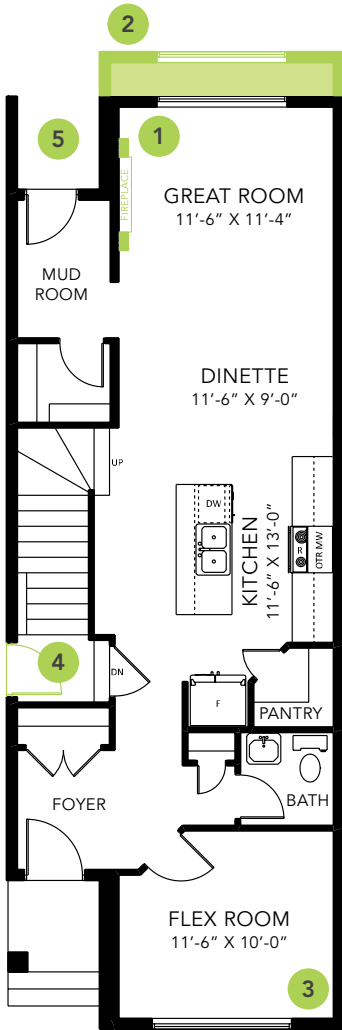

## 1705 SQ FT

MAIN FLOOR 835 SQ FT

SECOND FLOOR 870 SQ FT

3-4 BEDS

2.5-3 BATHS

3-4 BEDS

2.5-3 BATHS

1705 SQ FT

**OPTIONS**

- 1 Fireplace Options
- 2 Lengthen Great Room By 2'
- 3 Main Floor Bedroom with Full Bathroom
- 4 Side Entry
- 5 Rear Veranda
- 6 Legal Income Suite