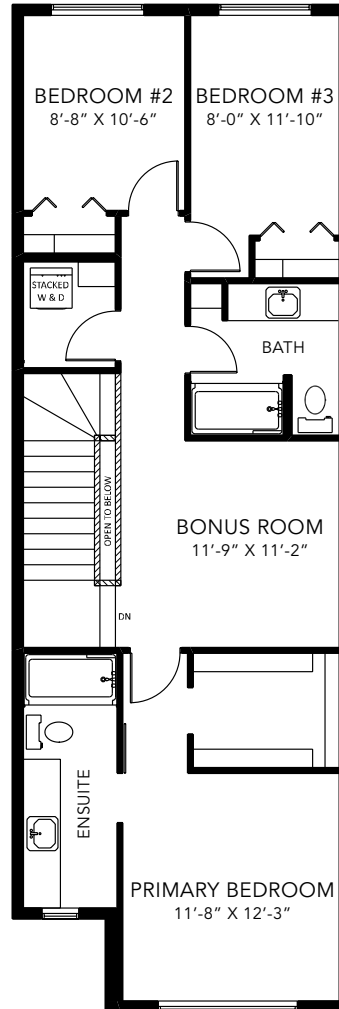

## 1705 SQ FT

MAIN FLOOR 835 SQ FT

SECOND FLOOR 870 SQ FT

3-4 BEDS

2.5-3 BATHS

3-4 BEDS

2.5-3 BATHS

1705 SQ FT

OPTIONS

- 1 Fireplace Options
- 2 Lengthen Great Room By 2'
- 3 Main Floor Bedroom with Full Bathroom
- 4 Side Entry
- 5 Rear Veranda
- 6 Legal Income Suite