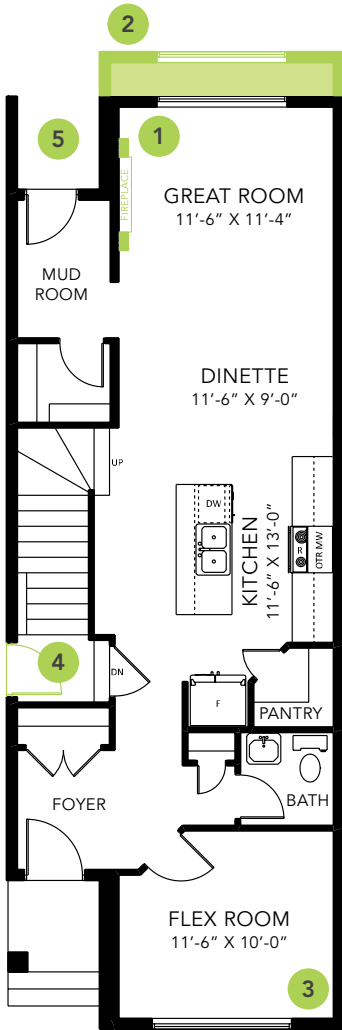

## 1705 SQ FT

MAIN FLOOR 835 SQ FT

SECOND FLOOR 870 SQ FT

3-4 BEDS

2.5-3 BATHS

3-4 BEDS

2.5-3 BATHS

1705 SQ FT

OPTIONS

- 1 Fireplace Options
- 2 Lengthen Great Room By 2'
- 3 Main Floor Bedroom with Full Bathroom
- 4 Side Entry
- 5 Rear Veranda
- 6 Legal Income Suite