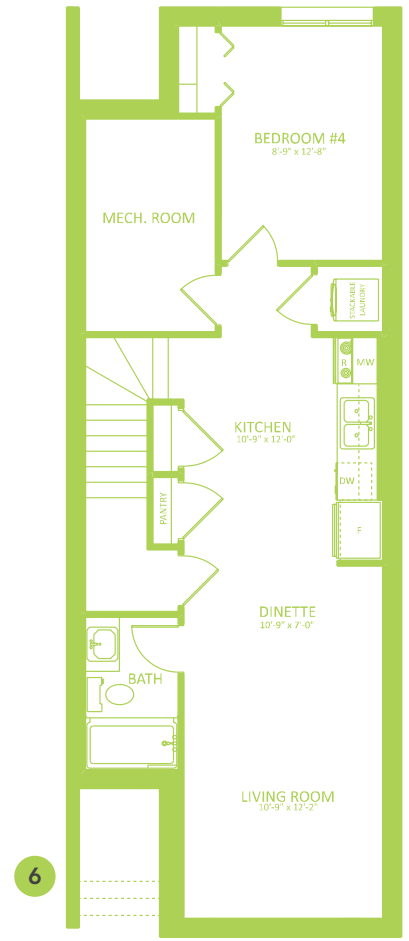

## 1705 SQ FT

MAIN FLOOR 835 SQ FT

SECOND FLOOR 870 SQ FT

3-4 BEDS

2.5-3 BATHS

3-4 BEDS

2.5-3 BATHS

1705 SQ FT

OPTIONS

- 1 Fireplace Options
- 2 Lengthen Great Room By 2'
- 3 Main Floor Bedroom with Full Bathroom
- 4 Side Entry
- 5 Rear Veranda
- 6 Legal Income Suite